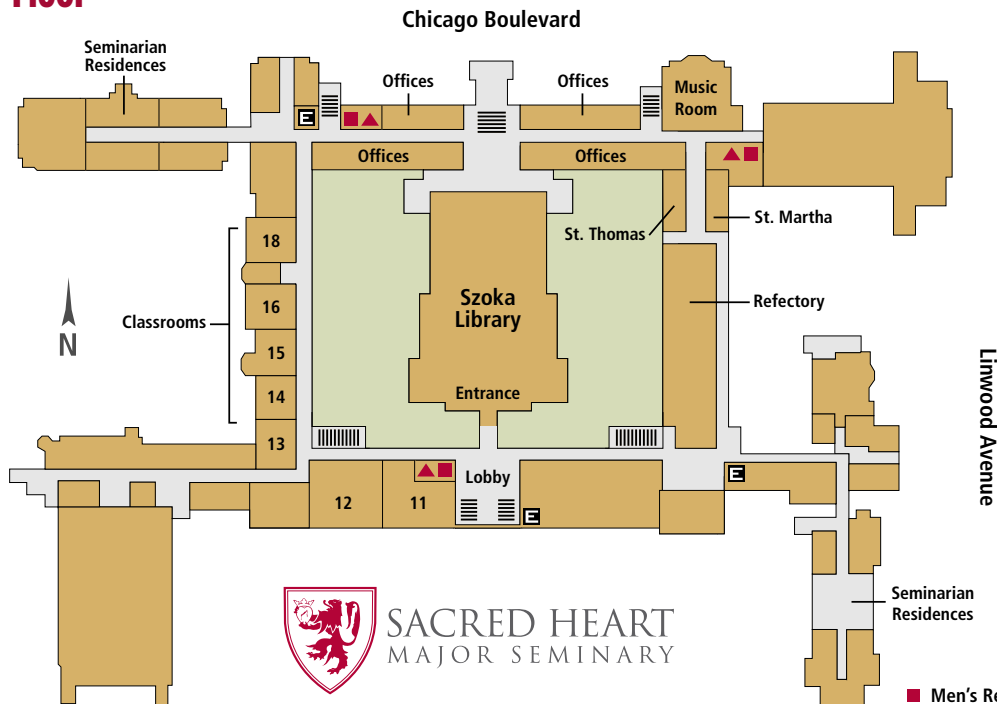

Getting Around Sacred Heart

First Floor

Ground Floor

SACRED HEART
MAJOR SEMINARY

2701 Chicago Boulevard
Detroit, Michigan 48206

- Men's Restroom
- ▲ Women's Restroom
- ⊠ Elevator
- ≡ Stairway

Learn more about Sacred Heart Major Seminary
shms.edu • 313-883-8500