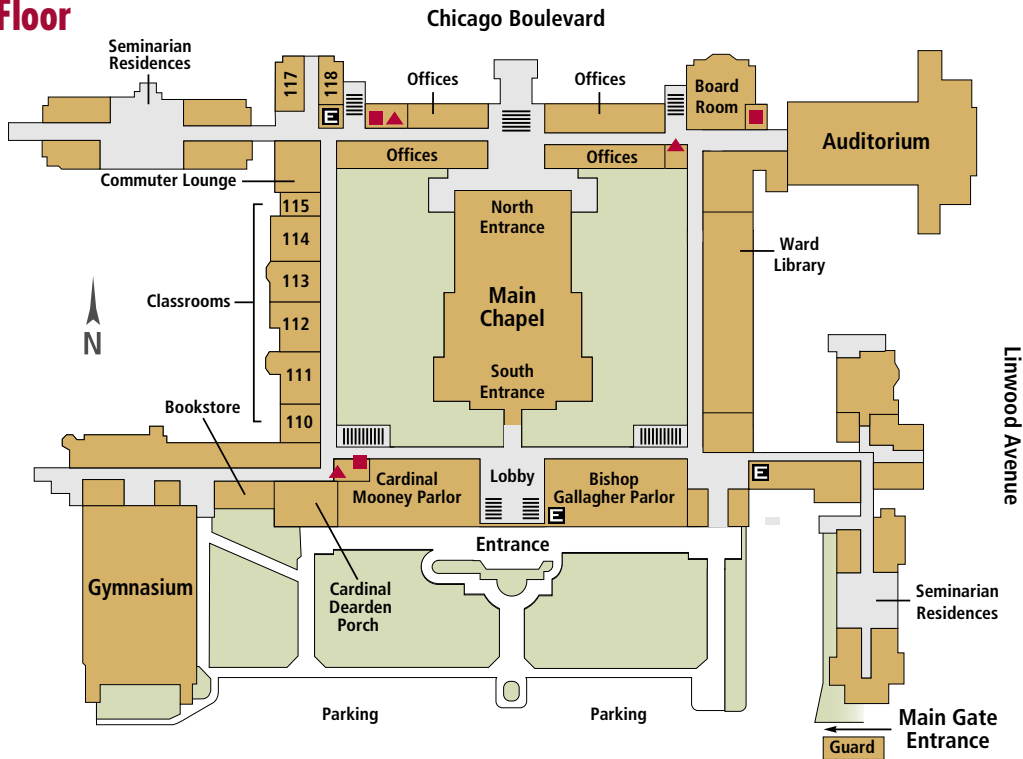

Getting Around Sacred Heart

First Floor

Ground Floor

SACRED HEART
MAJOR SEMINARY

2701 Chicago Boulevard
Detroit, Michigan 48206

- Men's Restroom
- ▲ Women's Restroom
- ⊠ Elevator
- ≡ Stairway

Learn more about Sacred Heart Major Seminary
shms.edu • 313-883-8500