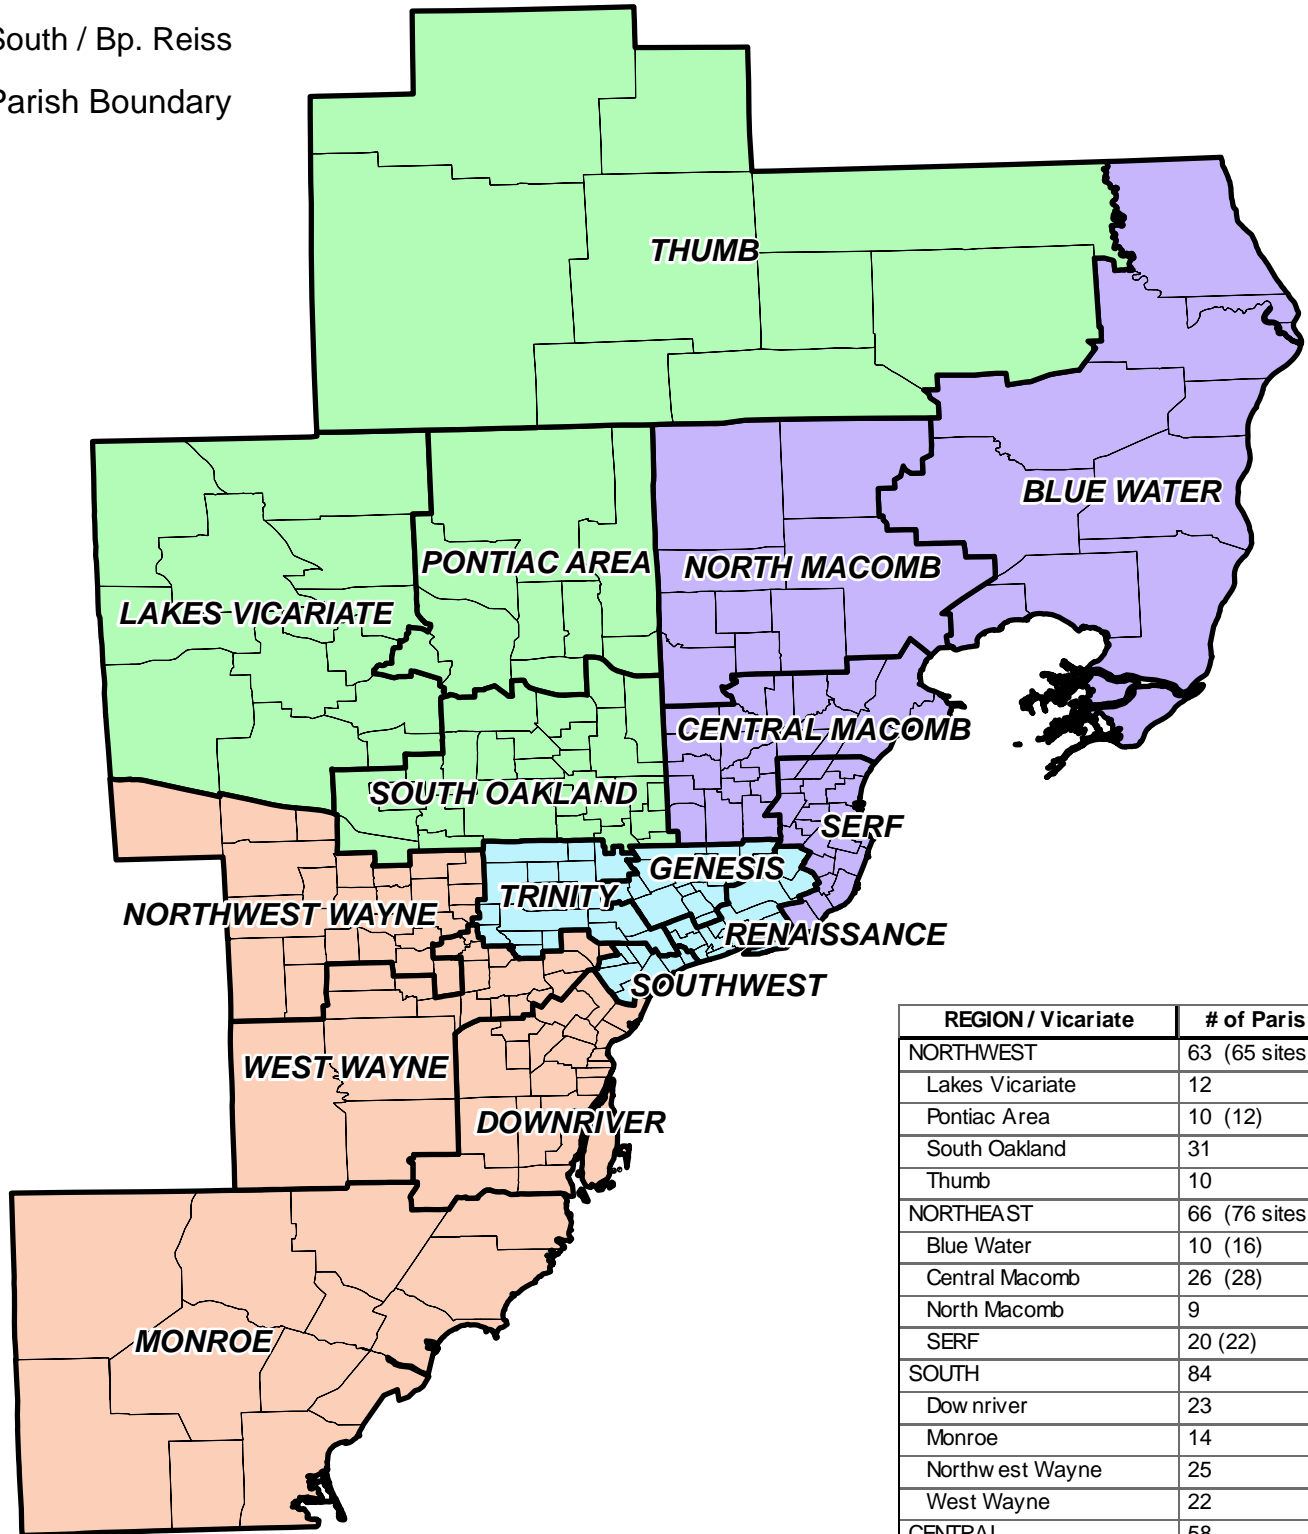

**Region / Bishop**

- Central / Bp. Hanchon
- Northeast / Bp. Byrnes
- Northwest / Bp. Cepeda
- South / Bp. Reiss
- Parish Boundary

# Archdiocese of Detroit

## Vicariate Alignment

REGION / Vicariate	# of Parishes
NORTHWEST	63 (65 sites)
Lakes Vicariate	12
Pontiac Area	10 (12)
South Oakland	31
Thumb	10
NORTHEAST	66 (76 sites)
Blue Water	10 (16)
Central Macomb	26 (28)
North Macomb	9
SERF	20 (22)
SOUTH	84
Downriver	23
Monroe	14
Northwest Wayne	25
West Wayne	22
CENTRAL	58
Genesis	14
Renaissance	17
Southwest	11
Trinity	16