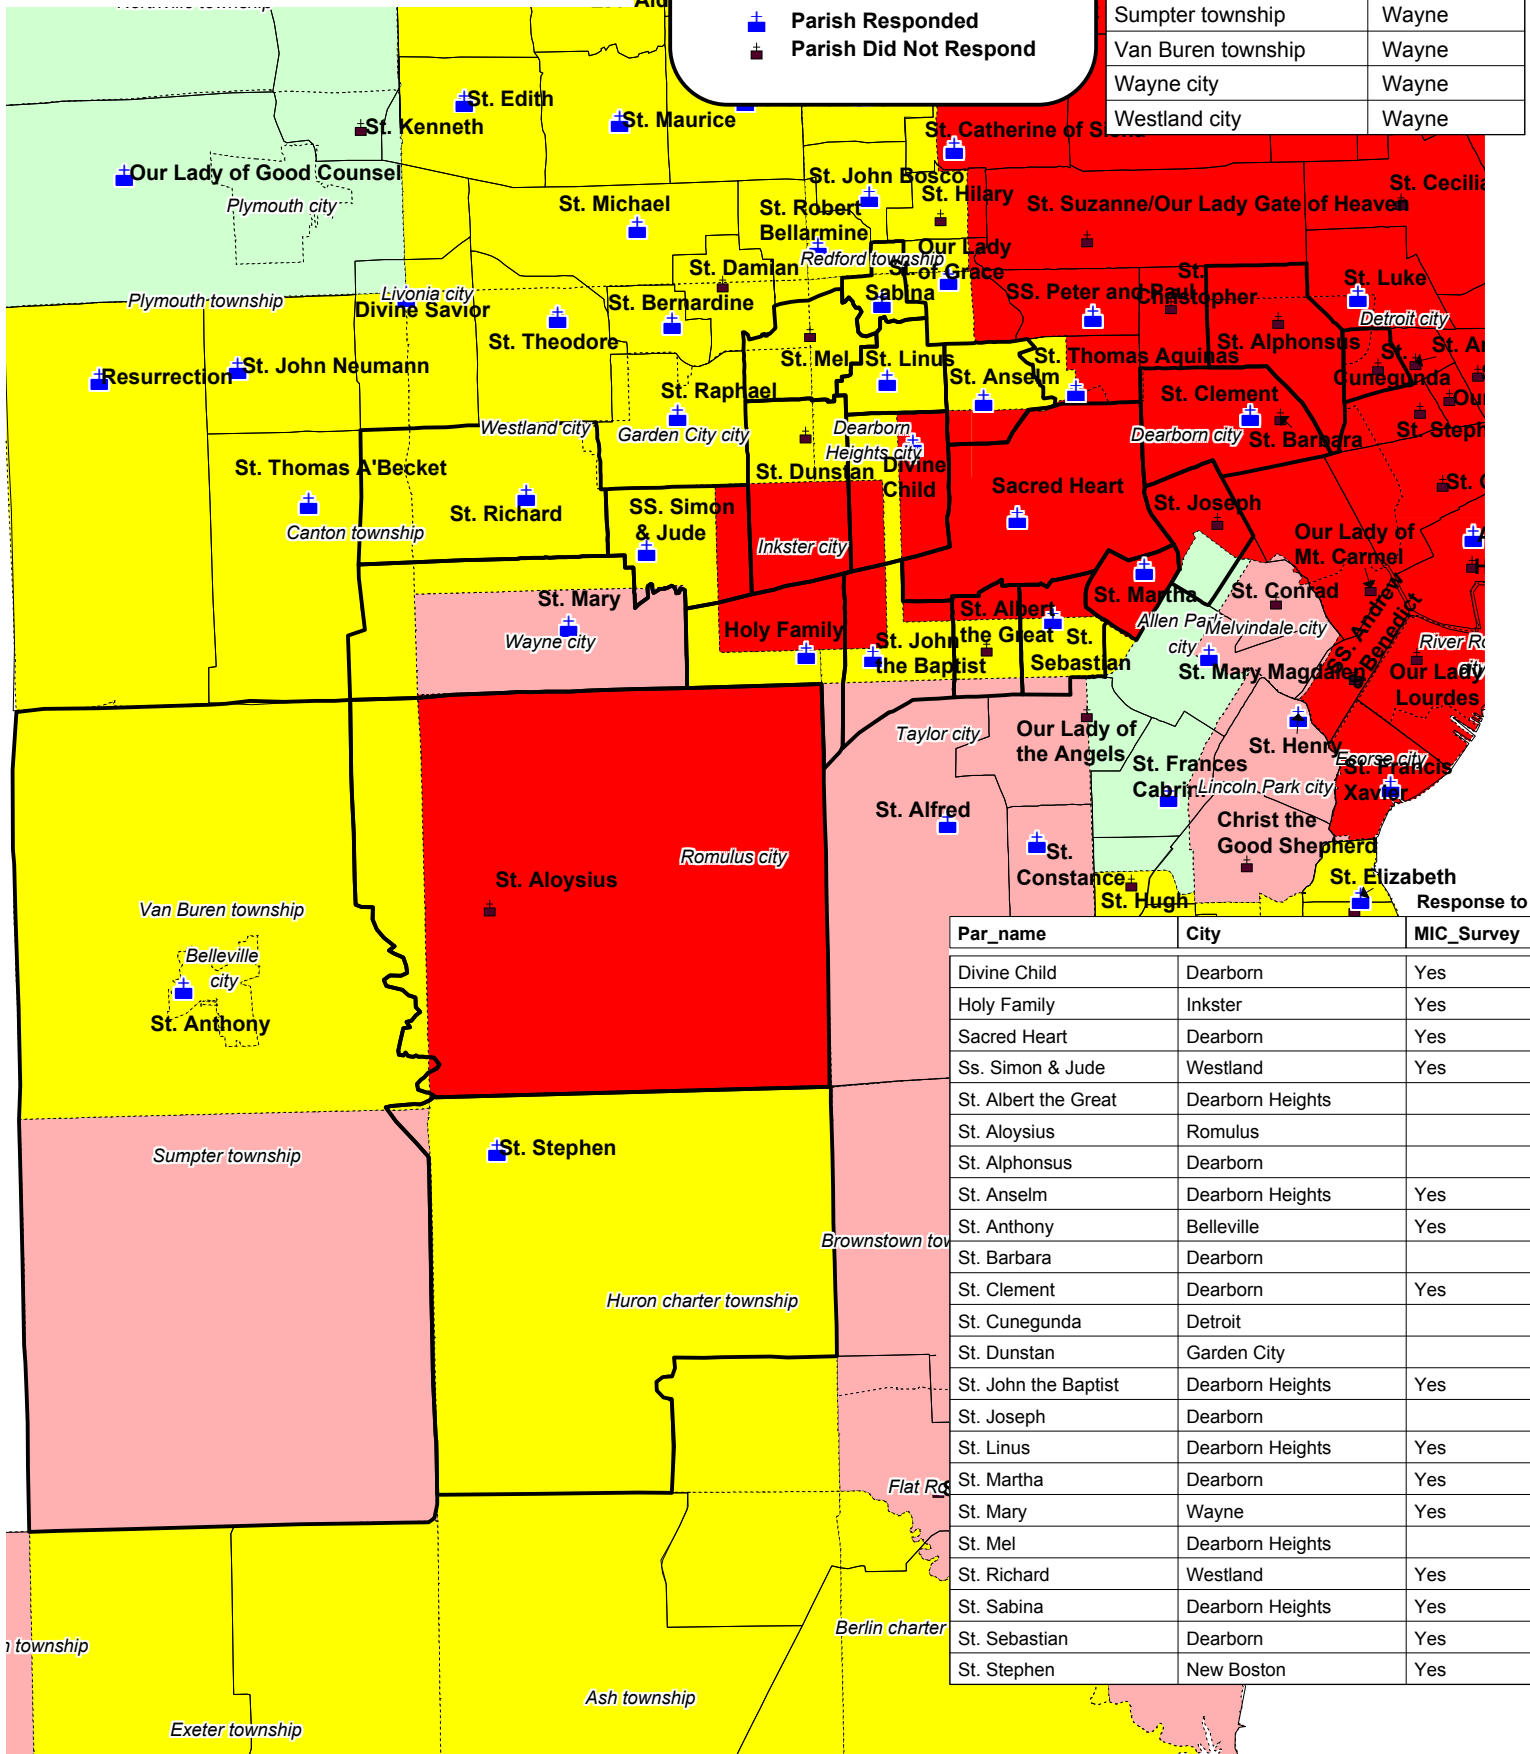

WEST WAYNE VICARIATE

Percent of Families Below Poverty Level By Municipality based on 2000 Census Summary Data

LEGEND

Boundary of Parishes in Vicariate
 Municipality

Michigan in Crisis Survey

+ Parish Responded
+ Parish Did Not Respond

MUNICIPALITY	COUNTY
Belleville city	Wayne
Dearborn city	Wayne
Dearborn Heights city	Wayne
Huron charter township	Wayne
Inkster city	Wayne
Romulus city	Wayne
Sumpter township	Wayne
Van Buren township	Wayne
Wayne city	Wayne
Westland city	Wayne

Par_name	City	MIC_Survey
Divine Child	Dearborn	Yes
Holy Family	Inkster	Yes
Sacred Heart	Dearborn	Yes
Ss. Simon & Jude	Westland	Yes
St. Albert the Great	Dearborn Heights	
St. Aloysius	Romulus	
St. Alphonsus	Dearborn	
St. Anselm	Dearborn Heights	Yes
St. Anthony	Belleville	Yes
St. Barbara	Dearborn	
St. Clement	Dearborn	Yes
St. Cunegunda	Detroit	
St. Dunstan	Garden City	
St. John the Baptist	Dearborn Heights	Yes
St. Joseph	Dearborn	
St. Linus	Dearborn Heights	Yes
St. Martha	Dearborn	Yes
St. Mary	Wayne	Yes
St. Mel	Dearborn Heights	
St. Richard	Westland	Yes
St. Sabina	Dearborn Heights	Yes
St. Sebastian	Dearborn	Yes
St. Stephen	New Boston	Yes