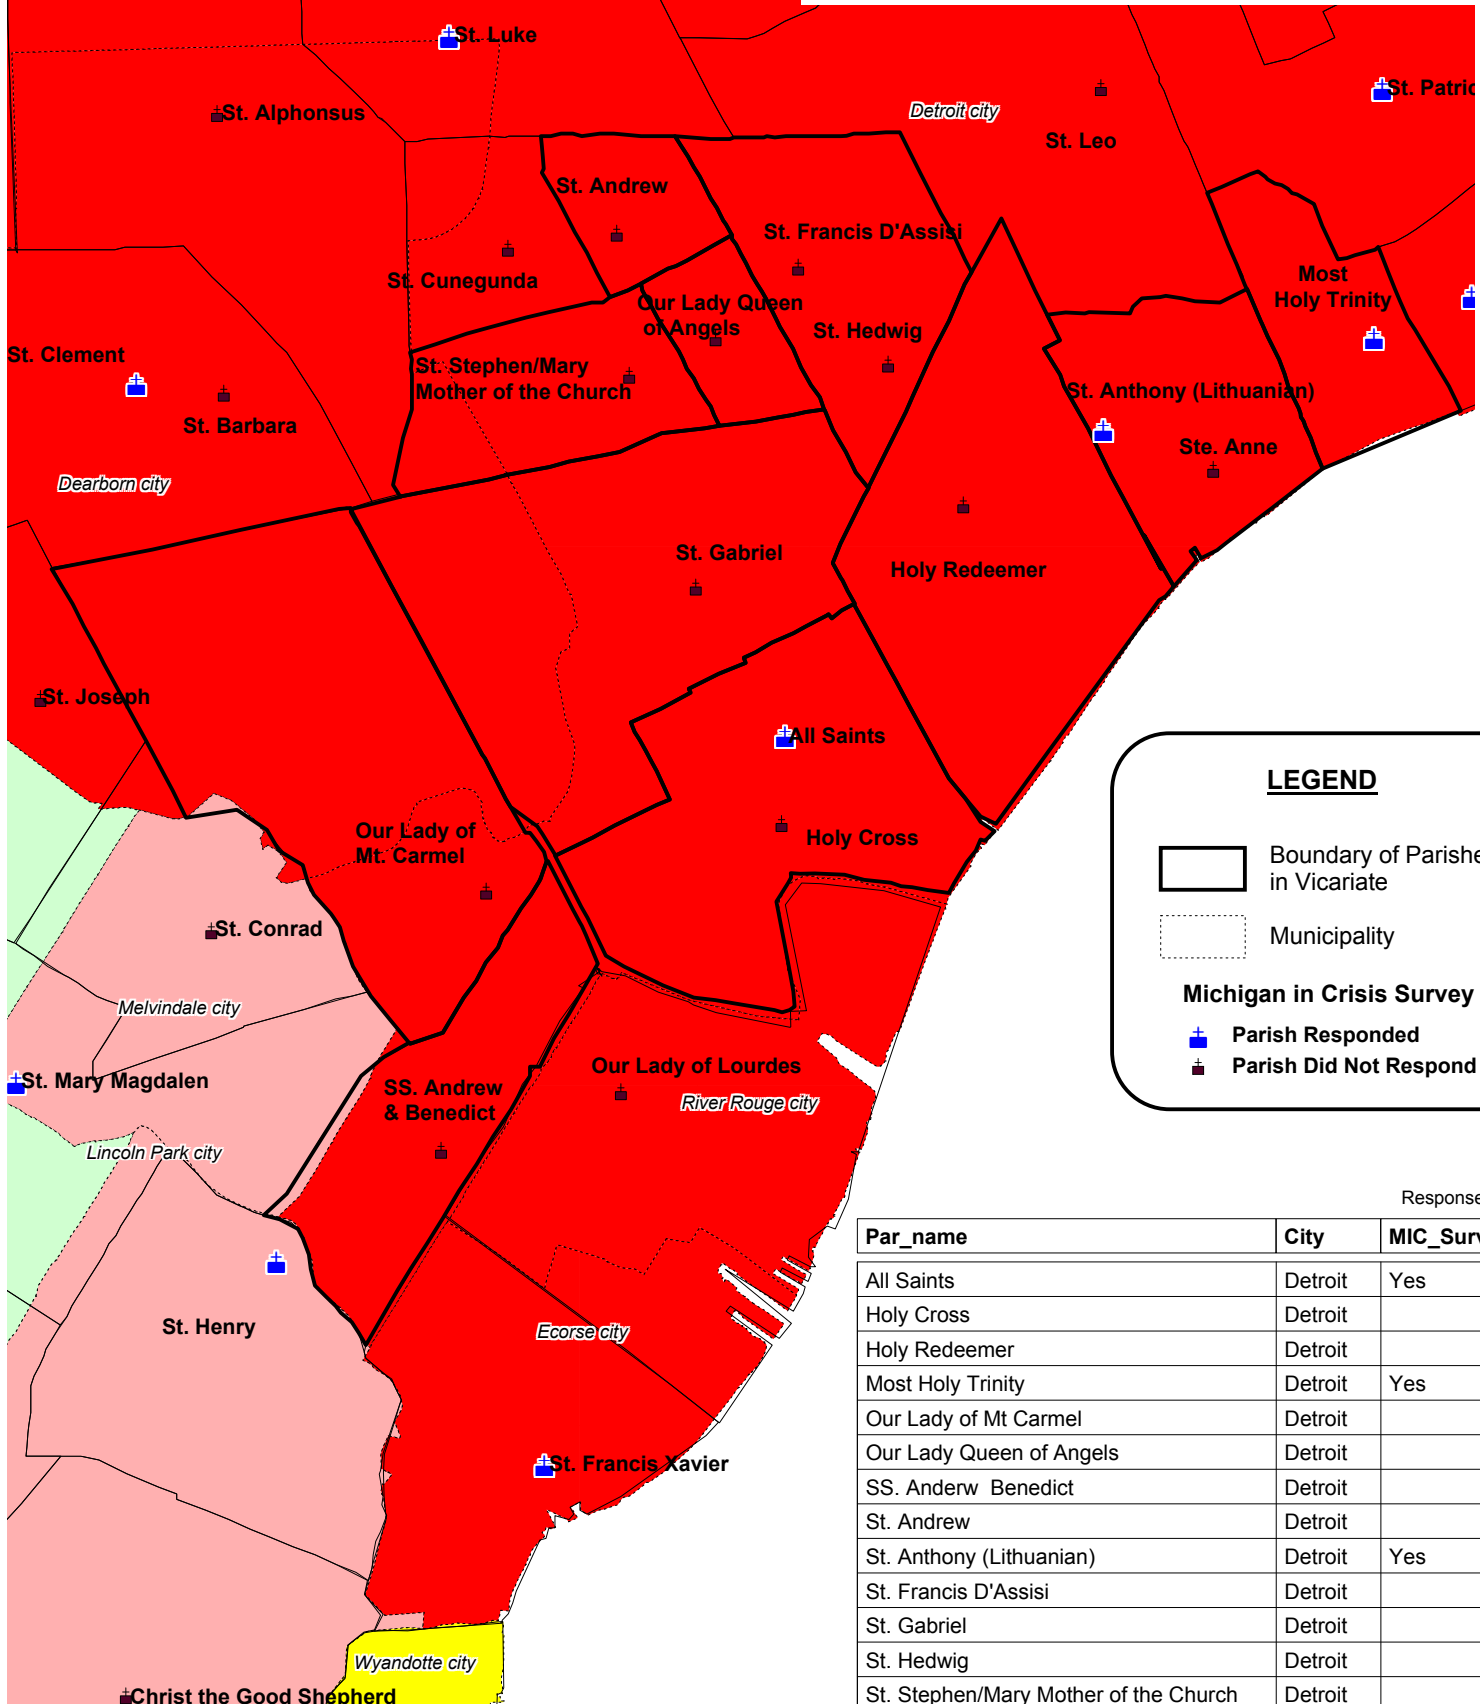

SOUTHWEST VICARIATE

| MUNICIPALITY | COUNTY |
|--------------|--------|
| Detroit city | Wayne |

Percent of Families Below Poverty Level
By Municipality based on 2000 Census Summary Data

LEGEND

- Boundary of Parishes in Vicariate
- Municipality

Michigan in Crisis Survey

- Parish Responded
- Parish Did Not Respond

| Par_name | City | MIC_Survey |
|---------------------------------------|---------|------------|
| All Saints | Detroit | Yes |
| Holy Cross | Detroit | |
| Holy Redeemer | Detroit | |
| Most Holy Trinity | Detroit | Yes |
| Our Lady of Mt Carmel | Detroit | |
| Our Lady Queen of Angels | Detroit | |
| SS. Anderw Benedict | Detroit | |
| St. Andrew | Detroit | |
| St. Anthony (Lithuanian) | Detroit | Yes |
| St. Francis D'Assisi | Detroit | |
| St. Gabriel | Detroit | |
| St. Hedwig | Detroit | |
| St. Stephen/Mary Mother of the Church | Detroit | |
| Ste. Anne | Detroit | |