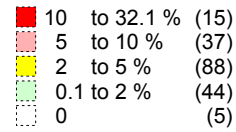

## Percent of Families Below Poverty Level By Municipality based on 2000 Census Summary Data

MUNICIPALITY	COUNTY
Eastpointe city	Macomb
Lake township	Macomb
Roseville city	Macomb
St. Clair Shores city	Macomb