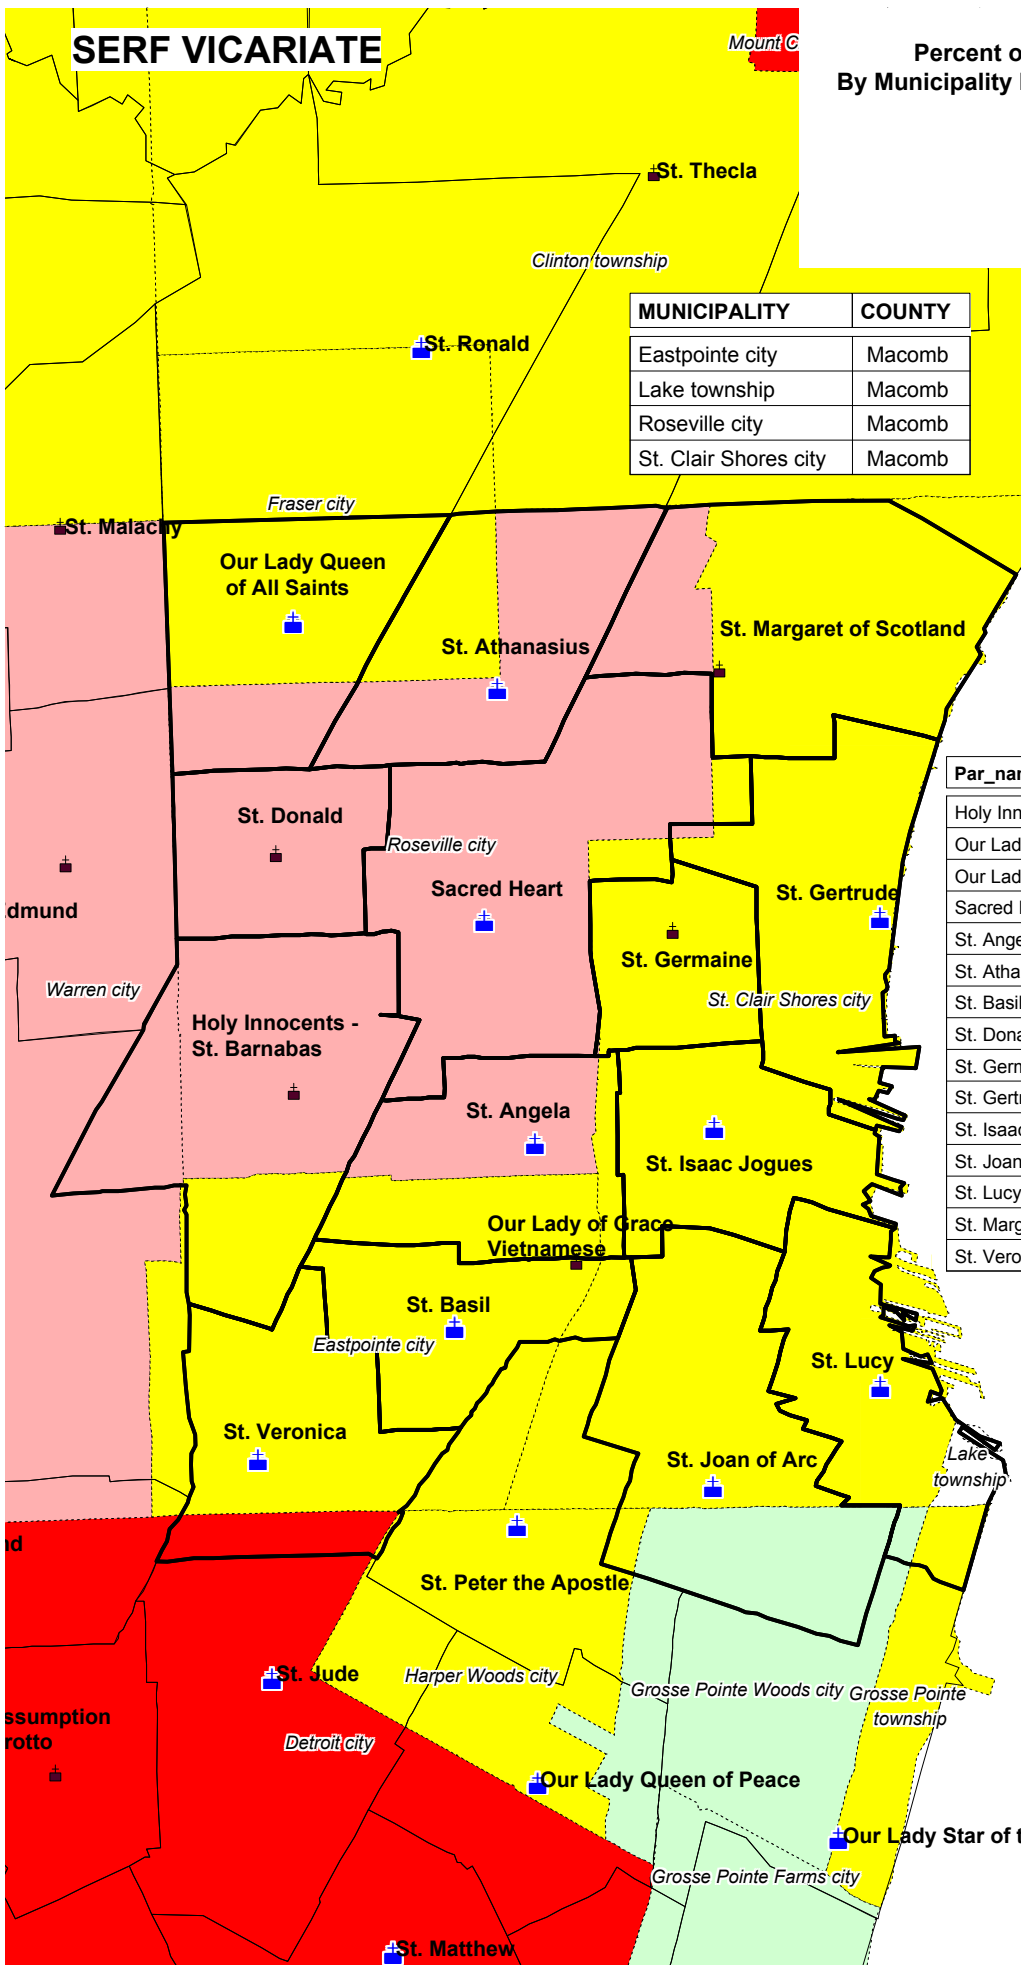

# SERF VICARIATE

## Percent of Families Below Poverty Level By Municipality based on 2000 Census Summary Data

MUNICIPALITY	COUNTY
Eastpointe city	Macomb
Lake township	Macomb
Roseville city	Macomb
St. Clair Shores city	Macomb

### LEGEND

Boundary of Parishes in Vicariate

Municipality

**Michigan in Crisis Survey**

+ Parish Responded

+ Parish Did Not Respond

Par_name	City	Response to MIC_Survey
Holy Innocents - St. Barnabas	Roseville	
Our Lady of Grace Vietnamese	Eastpointe	
Our Lady Queen of All Saints	Fraser	Yes
Sacred Heart	Roseville	Yes
St. Angela	Roseville	Yes
St. Athanasius	Roseville	Yes
St. Basil	Eastpointe	Yes
St. Donald	Roseville	
St. Germaine	St. Clair Shores	
St. Gertrude	St. Clair Shores	Yes
St. Isaac Jogues	St. Clair Shores	Yes
St. Joan of Arc	St. Clair Shores	Yes
St. Lucy	St. Clair Shores	Yes
St. Margaret of Scotland	St. Clair Shores	
St. Veronica	Eastpointe	Yes