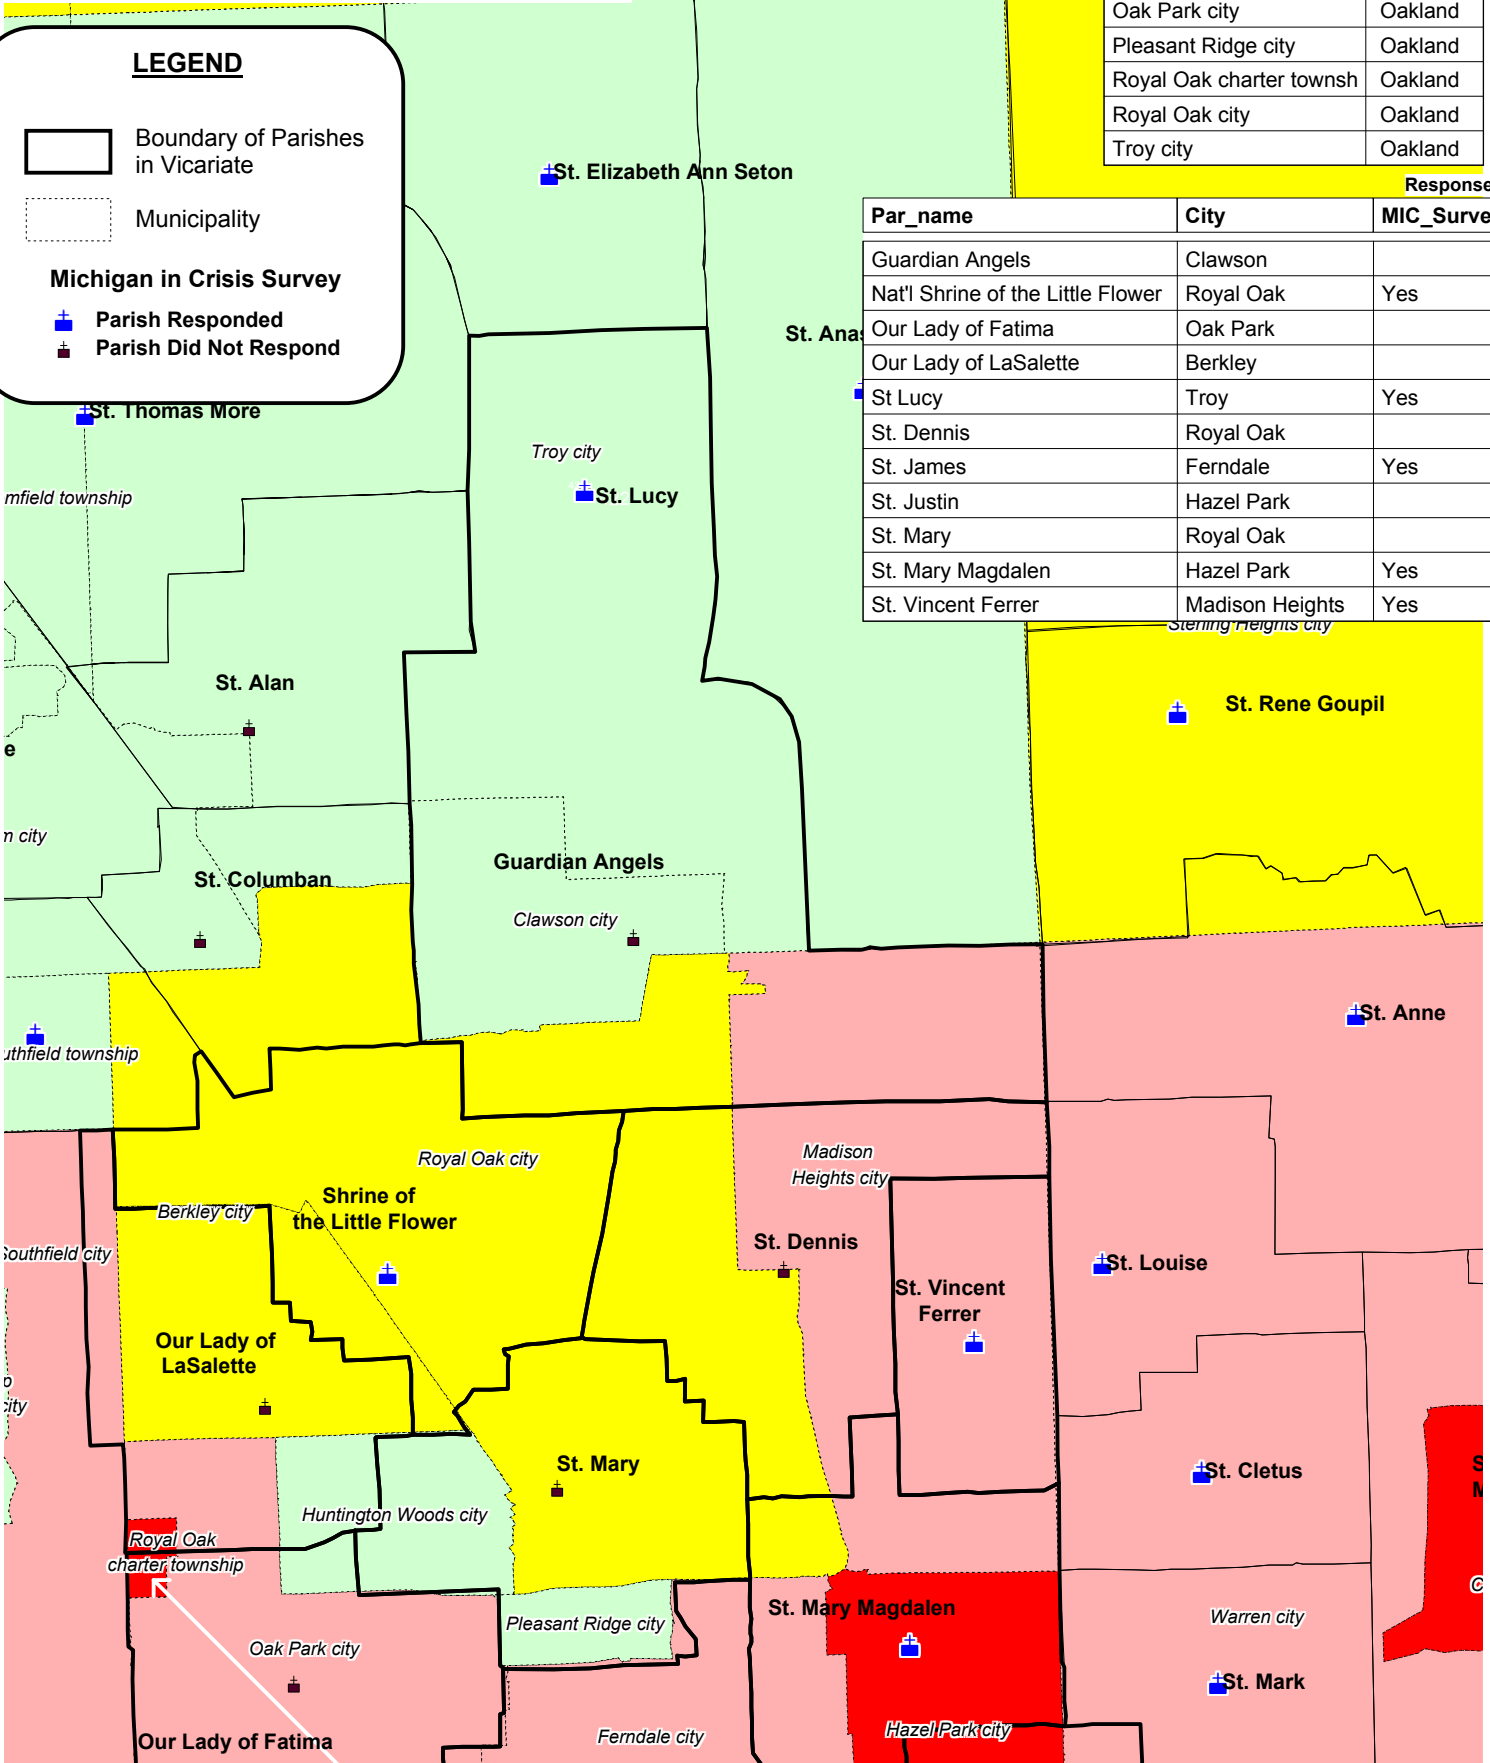

SOUTHEAST OAKLAND VICARIATE

Percent of Families Below Poverty Level
By Municipality based on 2000 Census Summary Data

LEGEND

Boundary of Parishes in Vicariate

Municipality

Michigan in Crisis Survey

- Parish Responded
- Parish Did Not Respond

MUNICIPALITY	COUNTY
Berkley city	Oakland
Clawson city	Oakland
Ferndale city	Oakland
Hazel Park city	Oakland
Huntington Woods city	Oakland
Madison Heights city	Oakland
Oak Park city	Oakland
Pleasant Ridge city	Oakland
Royal Oak charter townsh	Oakland
Royal Oak city	Oakland
Troy city	Oakland

Response to

Par_name	City	MIC_Survey
Guardian Angels	Clawson	
Nat'l Shrine of the Little Flower	Royal Oak	Yes
Our Lady of Fatima	Oak Park	
Our Lady of LaSalette	Berkley	
St. Lucy	Troy	Yes
St. Dennis	Royal Oak	
St. James	Ferndale	Yes
St. Justin	Hazel Park	
St. Mary	Royal Oak	
St. Mary Magdalen	Hazel Park	Yes
St. Vincent Ferrer	Madison Heights	Yes