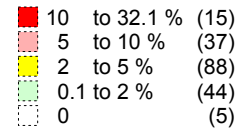

# NORTH MACOMB VICARIATE

Percent of Families Below Poverty Level  
By Municipality based on 2000 Census Summary Data

MUNICIPALITY	COUNTY
Armada township	Macomb
Bruce township	Macomb
Chesterfield township	Macomb
Lenox township	Macomb
Macomb township	Macomb
Ray township	Macomb
Shelby charter township	Macomb
Utica city	Macomb
Washington township	Macomb

**LEGEND**

- Boundary of Parishes in Vicariate
- Municipality

**Michigan in Crisis Survey**

- Parish Responded
- Parish Did Not Respond

Par_name	City	Response to MIC_Survey
SS. John and Paul	Washington	Yes
St. Clement	Romeo	
St. Francis of Assisi - St. Maximilian Kolbe	Ray	Yes
St. Isidore	Macomb	Yes
St. John Vianney	Shelby Township	Yes
St. Kieran	Shelby Township	Yes
St. Lawrence	Utica	Yes
St. Mary Mystical Rose	Armada	Yes
St. Therese of Lisieux	Shelby Township	Yes