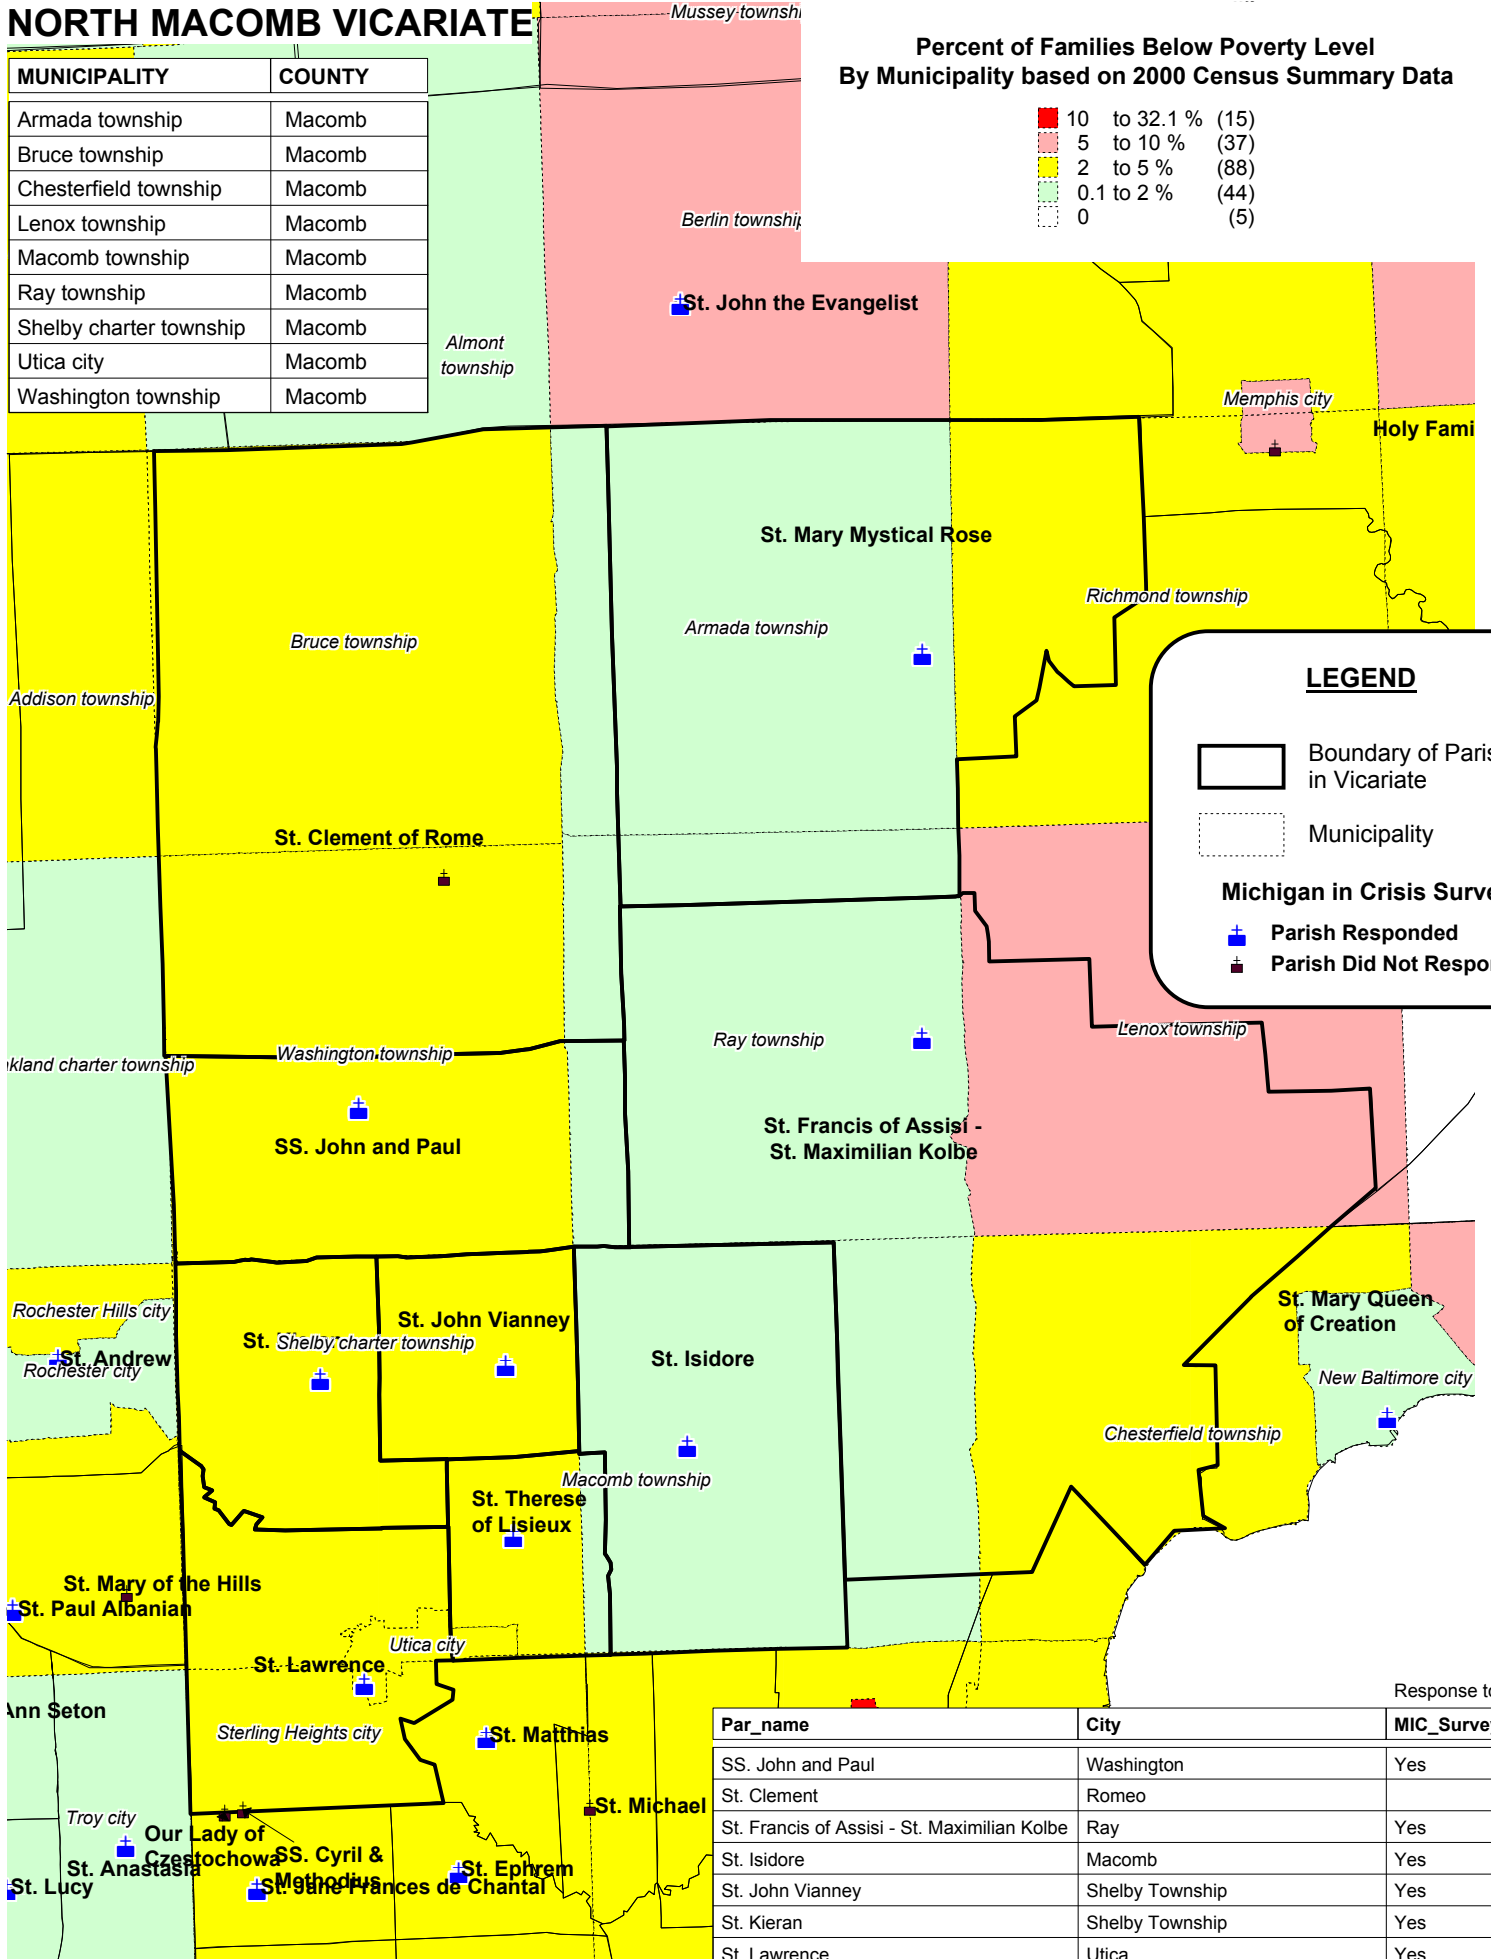

# NORTH MACOMB VICARIATE

Percent of Families Below Poverty Level  
By Municipality based on 2000 Census Summary Data

MUNICIPALITY	COUNTY
Armada township	Macomb
Bruce township	Macomb
Chesterfield township	Macomb
Lenox township	Macomb
Macomb township	Macomb
Ray township	Macomb
Shelby charter township	Macomb
Utica city	Macomb
Washington township	Macomb

**LEGEND**

- Boundary of Parishes in Vicariate
- Municipality

**Michigan in Crisis Survey**

- Parish Responded
- Parish Did Not Respond

Par_name	City	Response to MIC_Survey
SS. John and Paul	Washington	Yes
St. Clement	Romeo	
St. Francis of Assisi - St. Maximilian Kolbe	Ray	Yes
St. Isidore	Macomb	Yes
St. John Vianney	Shelby Township	Yes
St. Kieran	Shelby Township	Yes
St. Lawrence	Utica	Yes
St. Mary Mystical Rose	Armada	Yes
St. Therese of Lisieux	Shelby Township	Yes