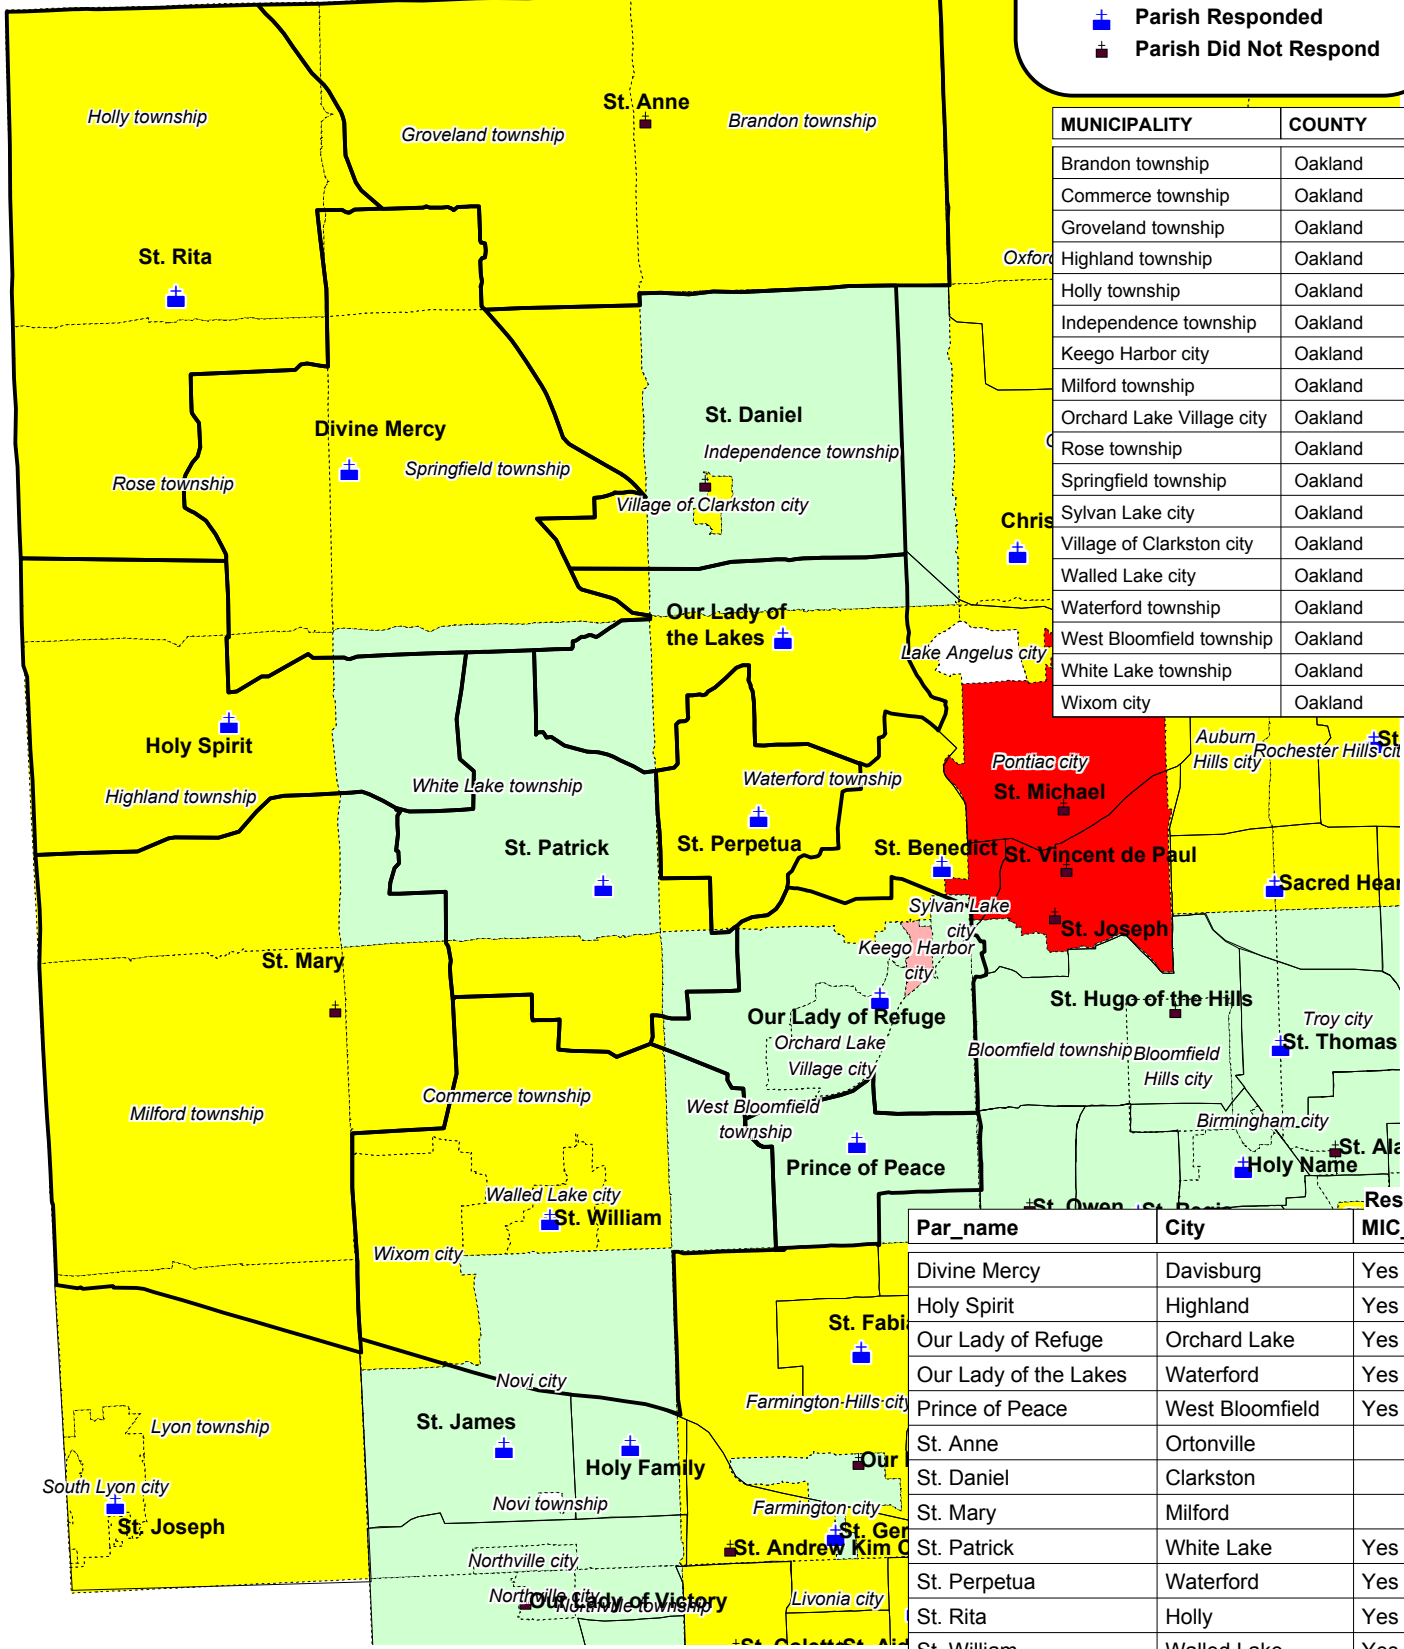

LAKES VICARIATE

Percent of Families Below Poverty Level
By Municipality based on 2000 Census Summary Data

LEGEND

Boundary of Parishes in Vicariate

Municipality

Michigan in Crisis Survey

■ Parish Responded

■ Parish Did Not Respond

MUNICIPALITY	COUNTY
Brandon township	Oakland
Commerce township	Oakland
Groveland township	Oakland
Highland township	Oakland
Holly township	Oakland
Independence township	Oakland
Keego Harbor city	Oakland
Milford township	Oakland
Orchard Lake Village city	Oakland
Rose township	Oakland
Springfield township	Oakland
Sylvan Lake city	Oakland
Village of Clarkston city	Oakland
Walled Lake city	Oakland
Waterford township	Oakland
West Bloomfield township	Oakland
White Lake township	Oakland
Wixom city	Oakland

Par_name	City	Response to MIC_Survey
Divine Mercy	Davisburg	Yes
Holy Spirit	Highland	Yes
Our Lady of Refuge	Orchard Lake	Yes
Our Lady of the Lakes	Waterford	Yes
Prince of Peace	West Bloomfield	Yes
St. Anne	Ortonville	
St. Daniel	Clarkston	
St. Mary	Milford	
St. Patrick	White Lake	Yes
St. Perpetua	Waterford	Yes
St. Rita	Holly	Yes
St. William	Walled Lake	Yes