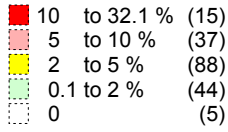

DOWNRIVER VICARIATE

Percent of Families Below Poverty Level By Municipality based on 2000 Census Summary Data

LEGEND

Michigan in Crisis Survey

MUNICIPALITY	COUNTY
Allen Park city	Wayne
Brownstown township	Wayne
Ecorse city	Wayne
Flat Rock city	Wayne
Gibraltar city	Wayne
Grosse Ile township	Wayne
Lincoln Park city	Wayne
Melvindale city	Wayne
River Rouge city	Wayne
Riverview city	Wayne
Southgate city	Wayne
Taylor city	Wayne
Trenton city	Wayne
Woodhaven city	Wayne
Wyandotte city	Wayne