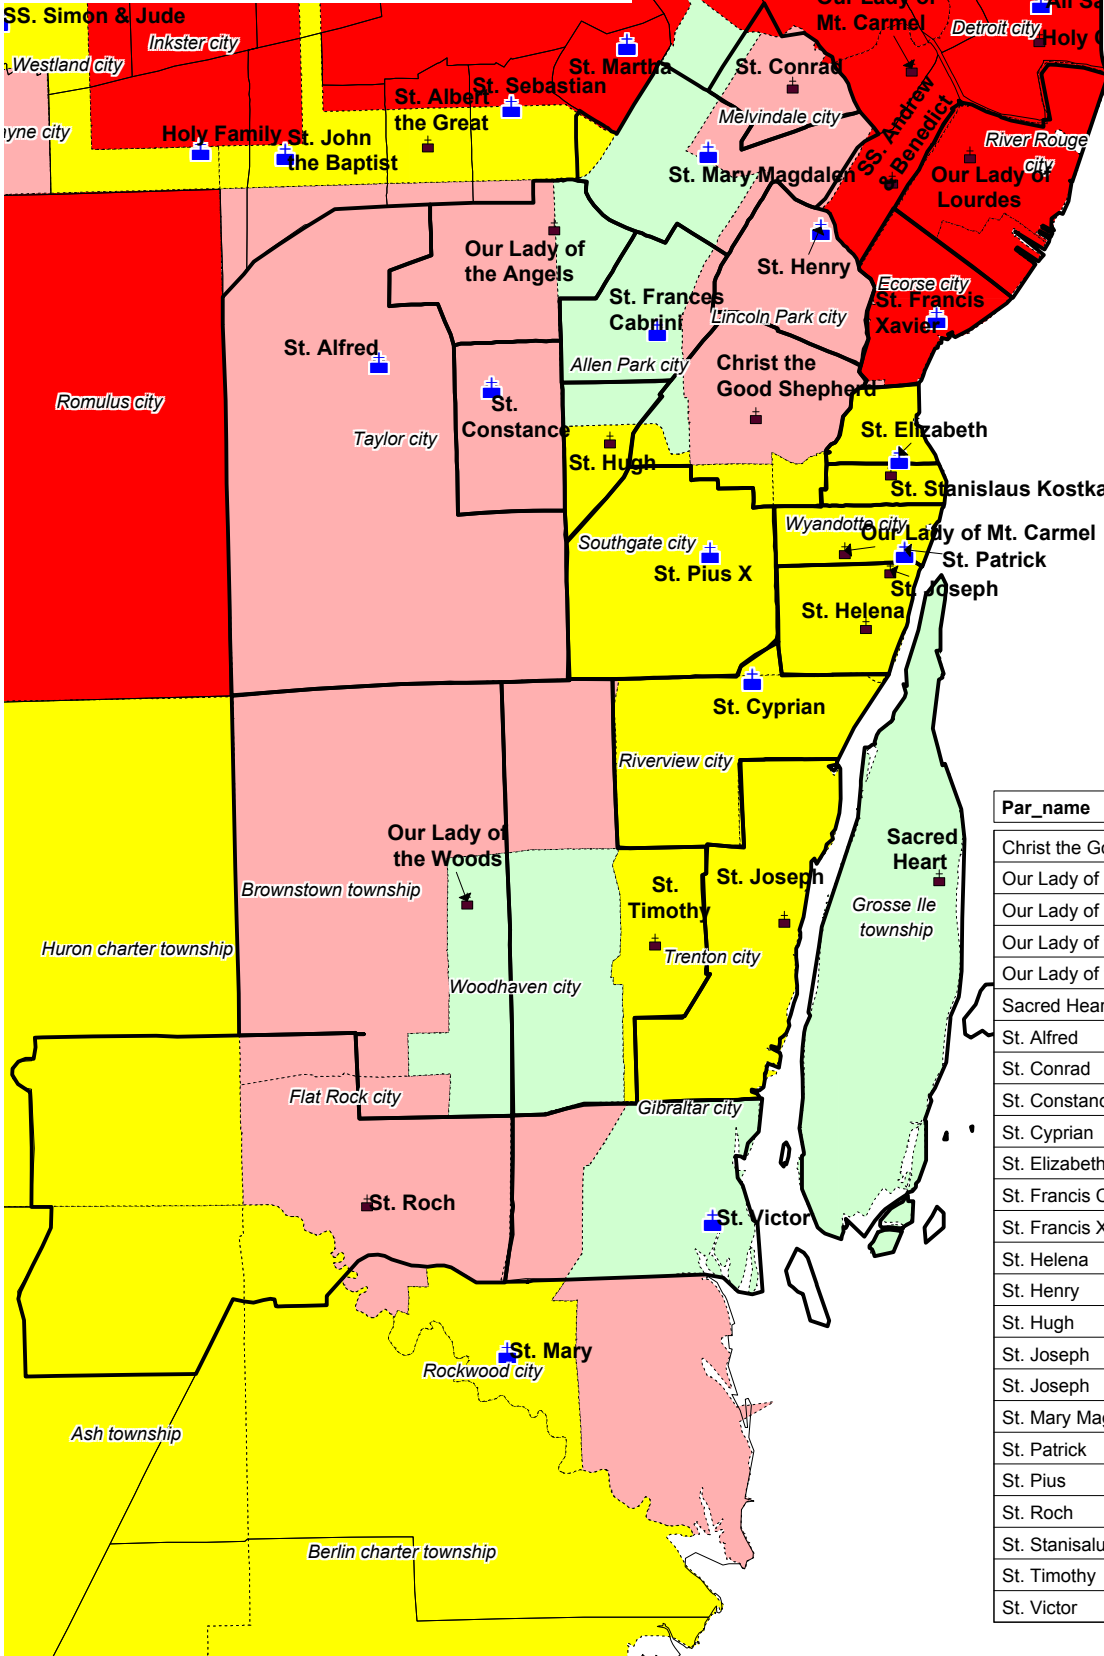

DOWNRIVER VICARIATE

Percent of Families Below Poverty Level By Municipality based on 2000 Census Summary Data

LEGEND

Michigan in Crisis Survey

MUNICIPALITY	COUNTY
Allen Park city	Wayne
Brownstown township	Wayne
Ecorse city	Wayne
Flat Rock city	Wayne
Gibraltar city	Wayne
Grosse Ile township	Wayne
Lincoln Park city	Wayne
Melvindale city	Wayne
River Rouge city	Wayne
Riverview city	Wayne
Southgate city	Wayne
Taylor city	Wayne
Trenton city	Wayne
Woodhaven city	Wayne
Wyandotte city	Wayne

Par_name	City	Response to MIC_Survey
Christ the Good Shepherd	Lincoln Park	
Our Lady of Lourdes	River Rouge	
Our Lady of Mt. Carmel	Wyandotte	
Our Lady of the Angels	Taylor	
Our Lady of the Woods	Woodhaven	
Sacred Heart	Grosse Ile	
St. Alfred	Taylor	Yes
St. Conrad	Melvindale	
St. Constance	Taylor	Yes
St. Cyprian	Riverview	Yes
St. Elizabeth	Wyandotte	Yes
St. Francis Cabrini	Allen Park	Yes
St. Francis Xavier	Ecorse	Yes
St. Helena	Wyandotte	
St. Henry	Lincoln Park	Yes
St. Hugh	Southgate	
St. Joseph	Trenton	
St. Joseph	Wyandotte	
St. Mary Magdalen	Melvindale	Yes
St. Patrick	Wyandotte	Yes
St. Pius	Southgate	Yes
St. Roch	Flat Rock	
St. Stanislaus Kostka	Wyandotte	
St. Timothy	Trenton	
St. Victor	Gibraltar	Yes