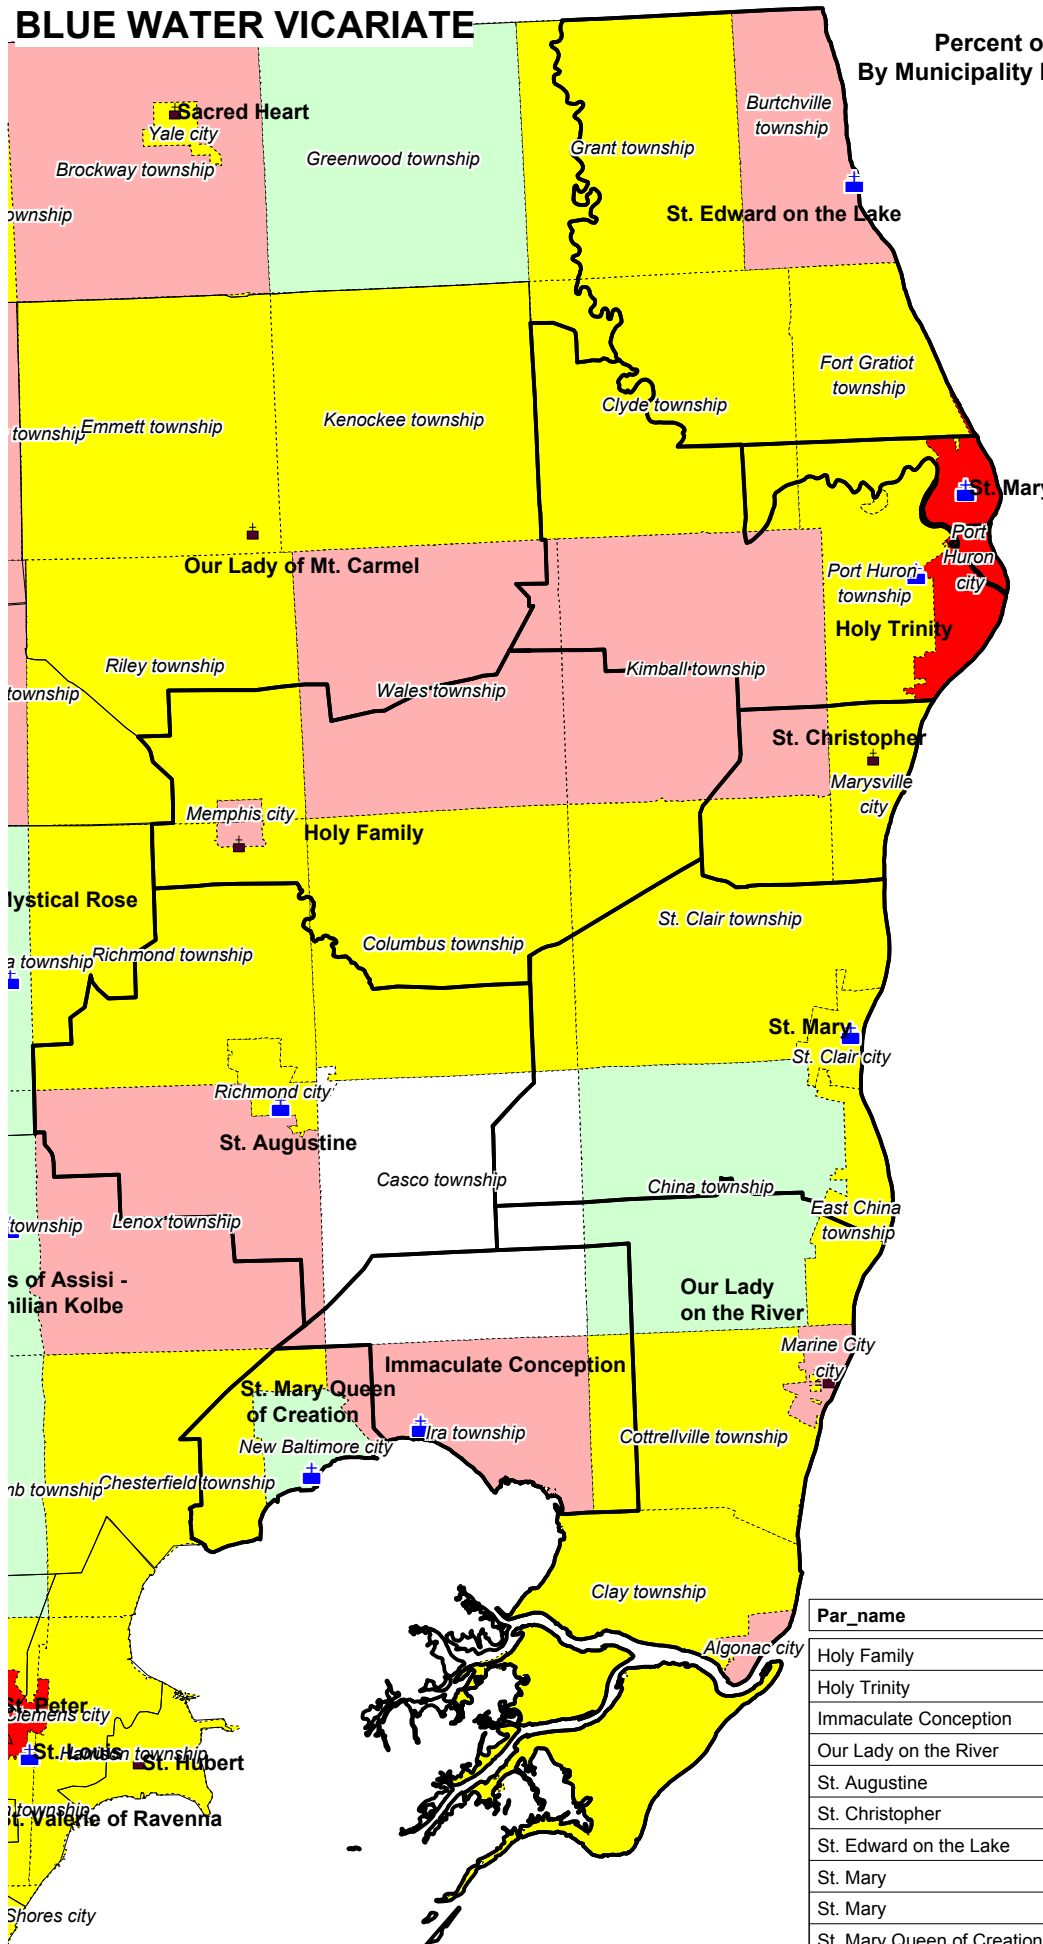

BLUE WATER VICARIATE

**Percent of Families Below Poverty Level
By Municipality based on 2000 Census Summary Data**

LEGEND

- Boundary of Parishes in Vicariate
- Municipality

Michigan in Crisis Survey

- + Parish Responded
- + Parish Did Not Respond

MUNICIPALITY	COUNTY
Algonac city	St. Clair
Burtchville township	St. Clair
Casco township	St. Clair
China township	St. Clair
Clay township	St. Clair
Clyde township	St. Clair
Columbus township	St. Clair
Cottrellville township	St. Clair
East China township	St. Clair
Fort Gratiot township	St. Clair
Grant township	St. Clair
Ira township	St. Clair
Kimball township	St. Clair
Marine City city	St. Clair
Marysville city	St. Clair
Memphis city	Macomb
Memphis city	St. Clair
New Baltimore city	Macomb
Port Huron city	St. Clair
Port Huron township	St. Clair
Richmond city	Macomb
Richmond city	St. Clair
Richmond township	Macomb
St. Clair city	St. Clair
St. Clair township	St. Clair

Response to

Par_name	City	MIC_Survey
Holy Family	Memphis, Columbus, Smiths Creek	
Holy Trinity	Port Huron	Yes
Immaculate Conception	Ira Township (Anchorville)	Yes
Our Lady on the River	Marine City, Algonac, Harsens Island	
St. Augustine	Richmond	Yes
St. Christopher	Marysville	
St. Edward on the Lake	Lakeport	Yes
St. Mary	Port Huron	Yes
St. Mary	St. Clair	Yes
St. Mary Queen of Creation	New Baltimore	Yes