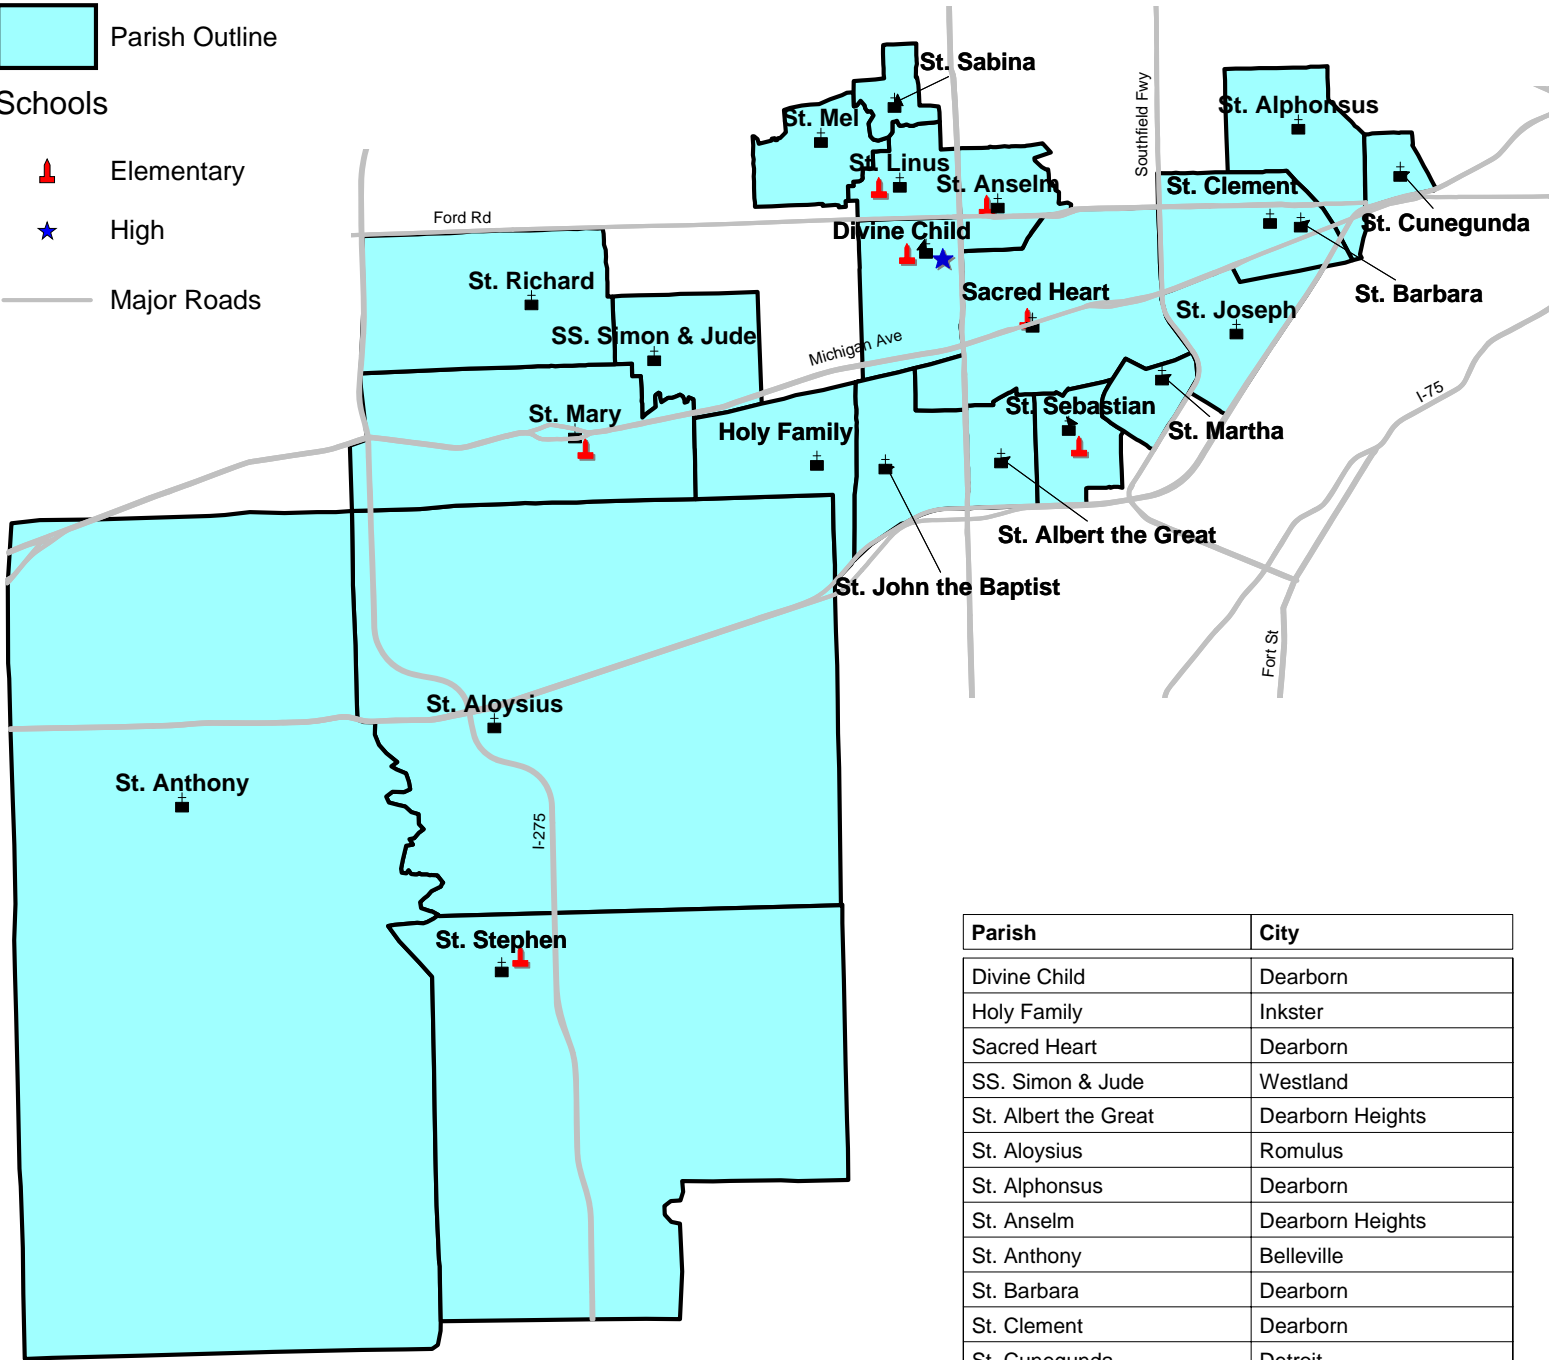

# SOUTH REGION

## WEST WAYNE VICARIATE

April, 2010

### Legend

-  Parish
-  Parish Outline
- Schools**
-  Elementary
-  High
-  Major Roads

School	City	Level
Divine Child Elementary	Dearborn	EL
Divine Child High	Dearborn	HS
Sacred Heart	Dearborn	EL
St. Anselm	Dearborn Heights	EL
St. Linus	Dearborn Heights	EL
St. Mary	Wayne	EL
St. Sebastian	Dearborn Heights	EL
St. Stephen	New Boston	EL

Parish	City
Divine Child	Dearborn
Holy Family	Inkster
Sacred Heart	Dearborn
SS. Simon & Jude	Westland
St. Albert the Great	Dearborn Heights
St. Aloysius	Romulus
St. Alphonsus	Dearborn
St. Anselm	Dearborn Heights
St. Anthony	Belleville
St. Barbara	Dearborn
St. Clement	Dearborn
St. Cunegunda	Detroit
St. John the Baptist	Dearborn Heights
St. Joseph	Dearborn
St. Linus	Dearborn Heights
St. Martha	Dearborn
St. Mary	Wayne
St. Mel	Dearborn Heights
St. Richard	Westland
St. Sabina	Dearborn Heights
St. Sebastian	Dearborn Heights
St. Stephen	New Boston