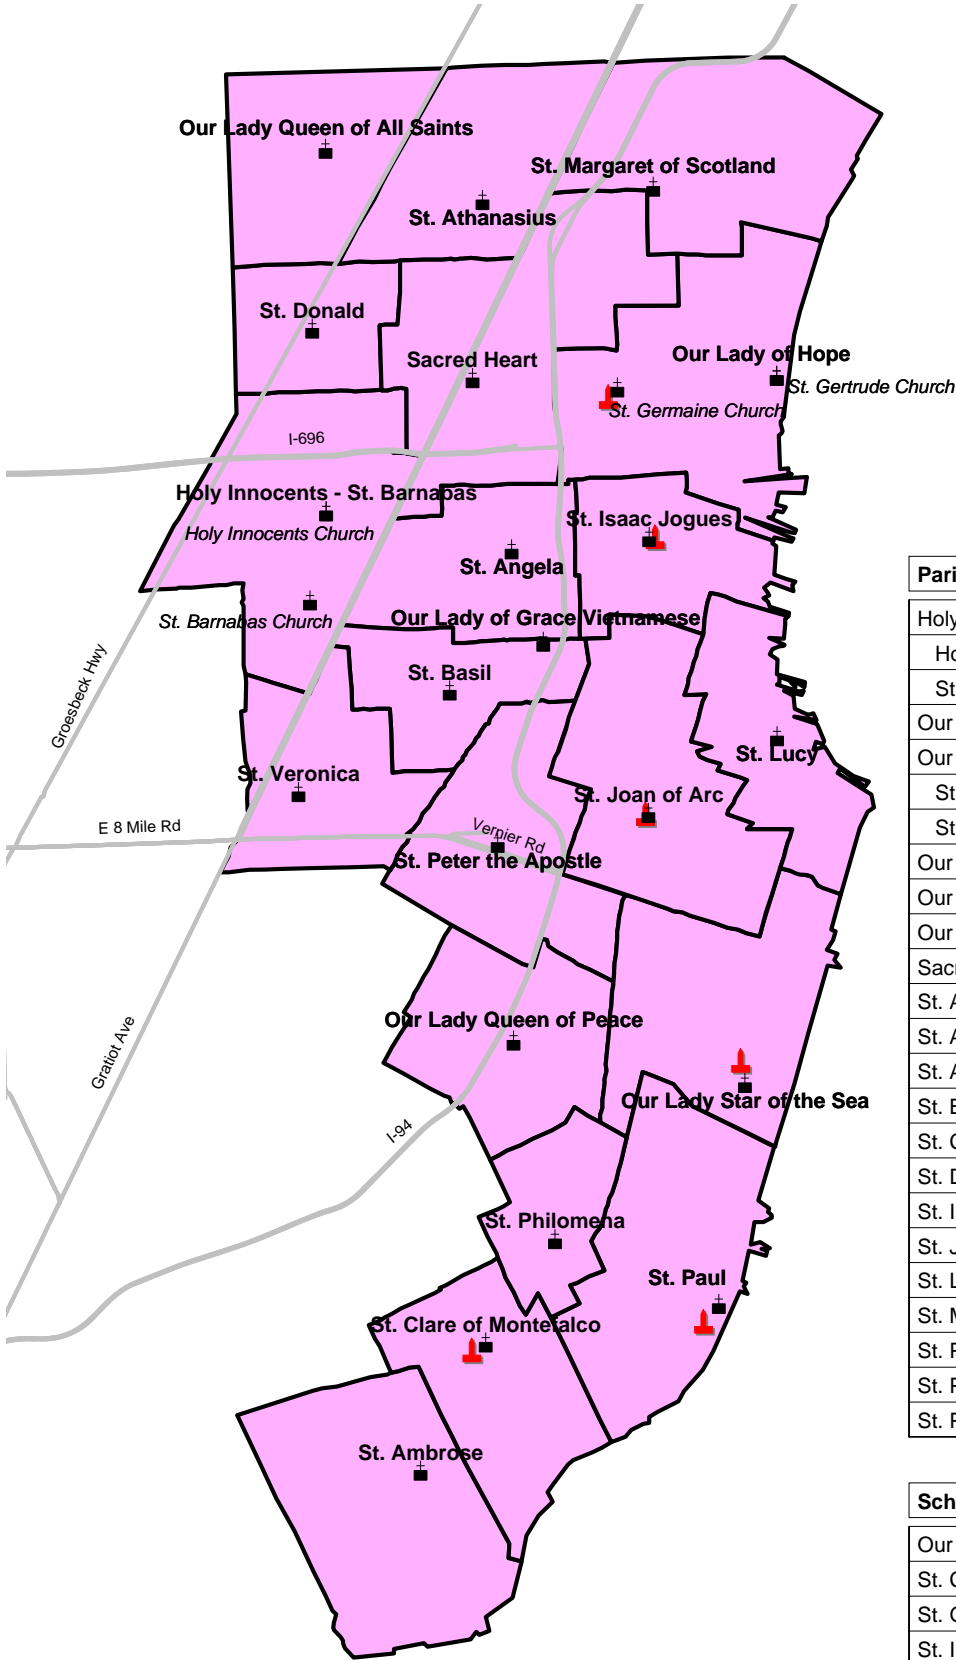

NORTHEAST REGION

SERF VICARIATE

March, 2010

Legend

-  Parish (Unless otherwise noted)
-  Parish Outline
-  Schools
-  Elementary
-  Major Roads

Parish	City
Holy Innocents - St. Barnabas	Roseville
Holy Innocents	Roseville
St. Barnabas	Eastpointe
Our Lady of Grace Vietnamese	Eastpointe
Our Lady of Hope	St. Clair Shores
St. Germaine	St. Clair Shores
St. Gertrude	St. Clair Shores
Our Lady Queen of All Saints	Fraser
Our Lady Queen of Peace	Harper Woods
Our Lady Star of the Sea	Grosse Pointe Woods
Sacred Heart	Roseville
St. Ambrose	Grosse Pointe Park
St. Angela	Roseville
St. Athanasius	Roseville
St. Basil	Eastpointe
St. Clare of Montefalco	Grosse Pointe Park
St. Donald	Roseville
St. Isaac Jogues	St. Clair Shores
St. Joan of Arc	St. Clair Shores
St. Lucy	St. Clair Shores
St. Margaret of Scotland	St. Clair Shores
St. Paul	Grosse Pointe Farms
St. Peter the Apostle	Harper Woods
St. Philomena	Detroit

School	City	Level
Our Lady Star of the Sea	Grosse Pointe Woods	EL
St. Clare of Montefalco	Grosse Pointe Park	EL
St. Germaine	St. Clair Shores	EL
St. Isaac Jogues	St. Clair Shores	EL
St. Joan of Arc	St. Clair Shores	EL
St. Paul	Grosse Pointe Farms	EL