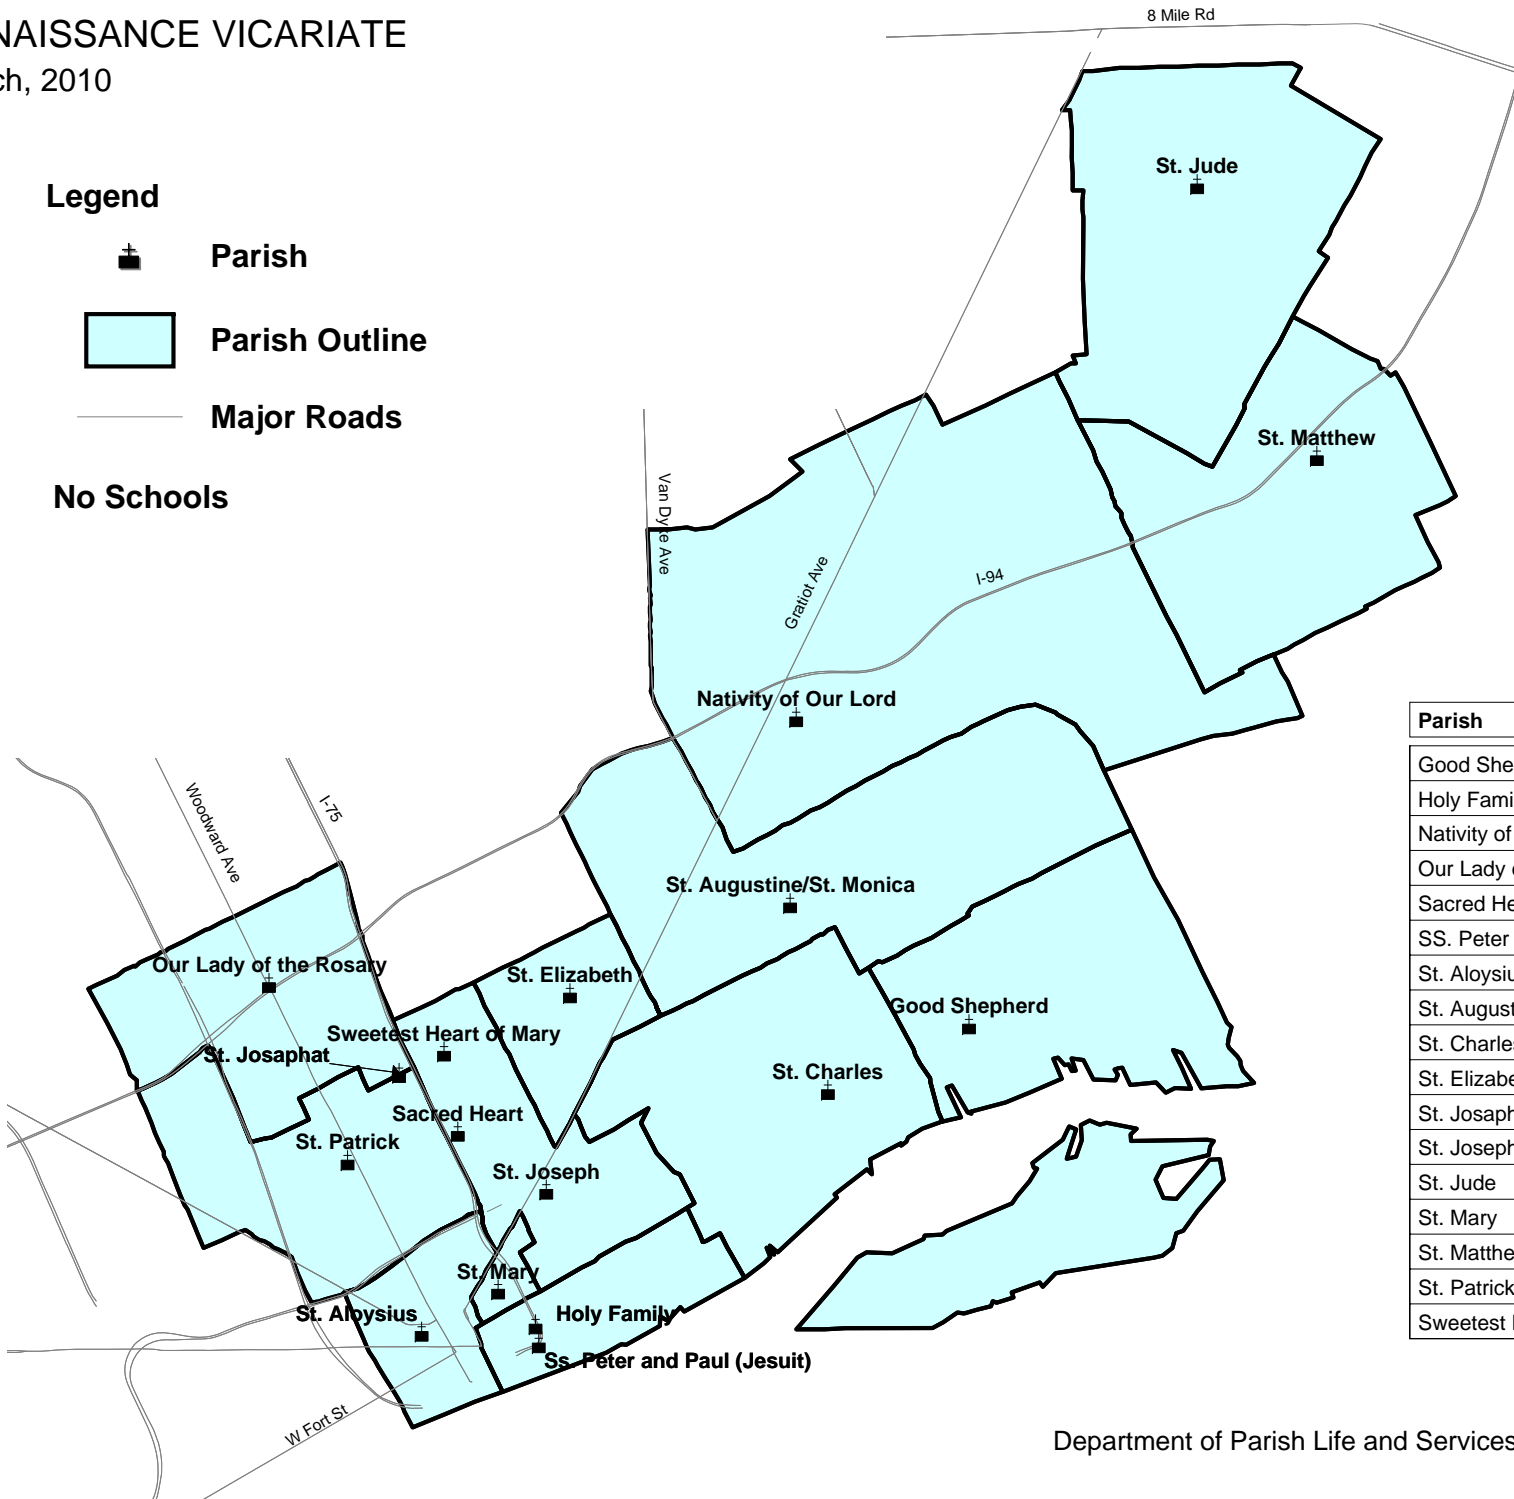

**CENTRAL REGION**  
**RENAISSANCE VICARIATE**  
 March, 2010

**Legend**

**Parish**

**Parish Outline**

**Major Roads**

**No Schools**

Parish	City
Good Shepherd	Detroit
Holy Family	Detroit
Nativity of Our Lord	Detroit
Our Lady of the Rosary	Detroit
Sacred Heart	Detroit
SS. Peter and Paul	Detroit
St. Aloysius	Detroit
St. Augustine/St. Monica	Detroit
St. Charles	Detroit
St. Elizabeth	Detroit
St. Josaphat	Detroit
St. Joseph	Detroit
St. Jude	Detroit
St. Mary	Detroit
St. Matthew	Detroit
St. Patrick	Detroit
Sweetest Heart of Mary	Detroit