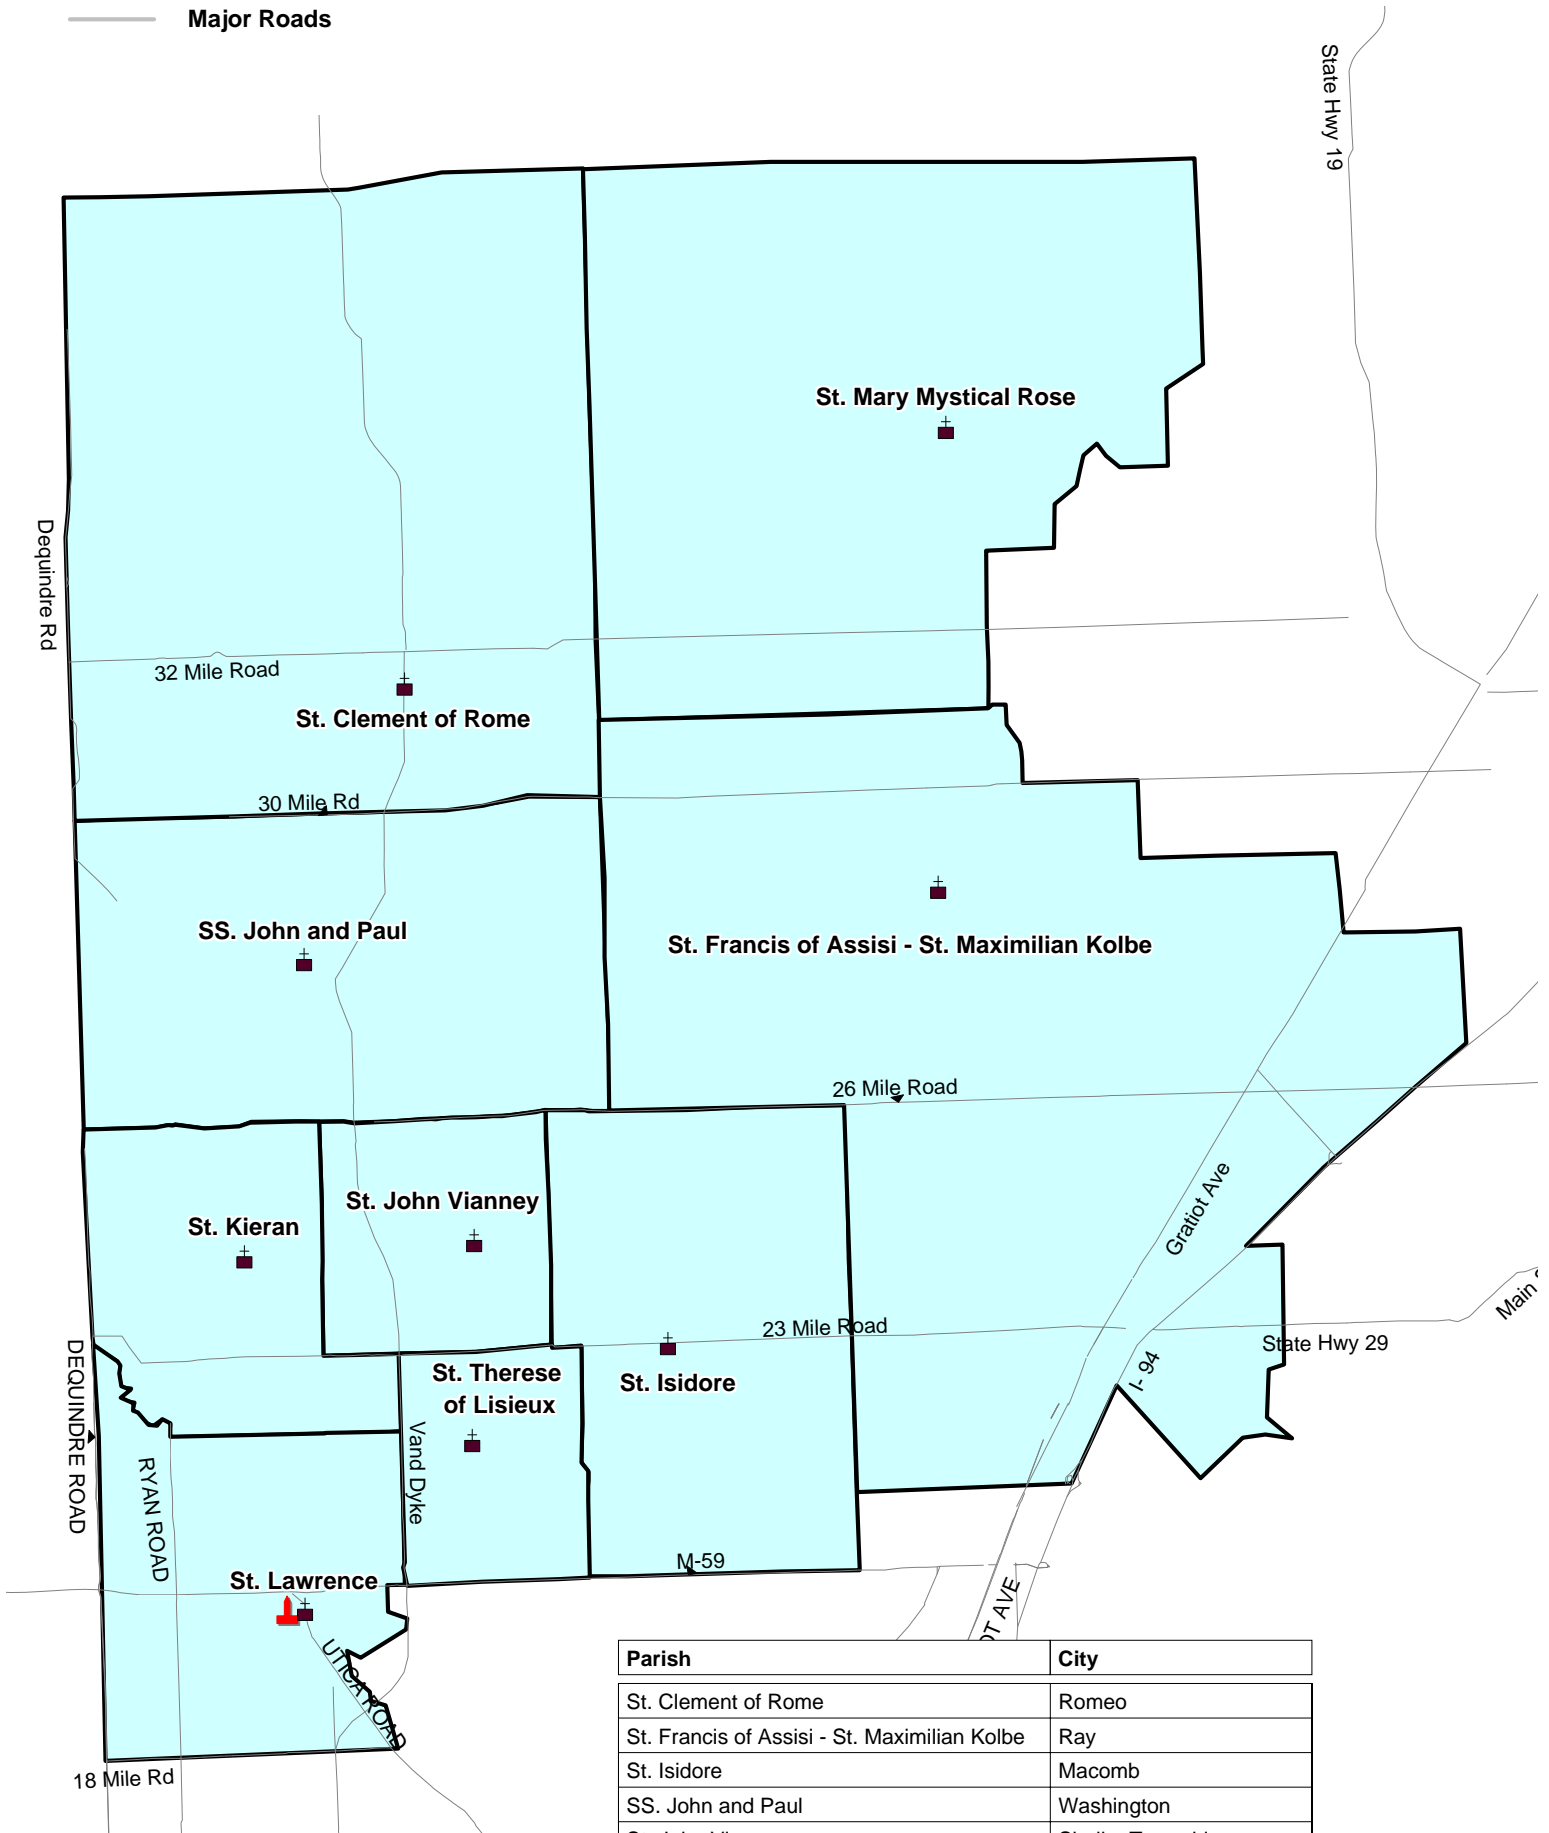

NORTHEAST REGION

NORTH MACOMB VICARIATE

December, 2009

LEGEND

- Parish
- Parish Boundary
- Schools**
- Elementary / Middle
- Major Roads

Parish	City
St. Clement of Rome	Romeo
St. Francis of Assisi - St. Maximilian Kolbe	Ray
St. Isidore	Macomb
SS. John and Paul	Washington
St. John Vianney	Shelby Township
St. Kieran	Shelby Township
St. Lawrence	Utica
St. Mary Mystical Rose	Armada
St. Therese of Lisieux	Shelby Township

School	City	Level
St. Lawrence	Utica	EL