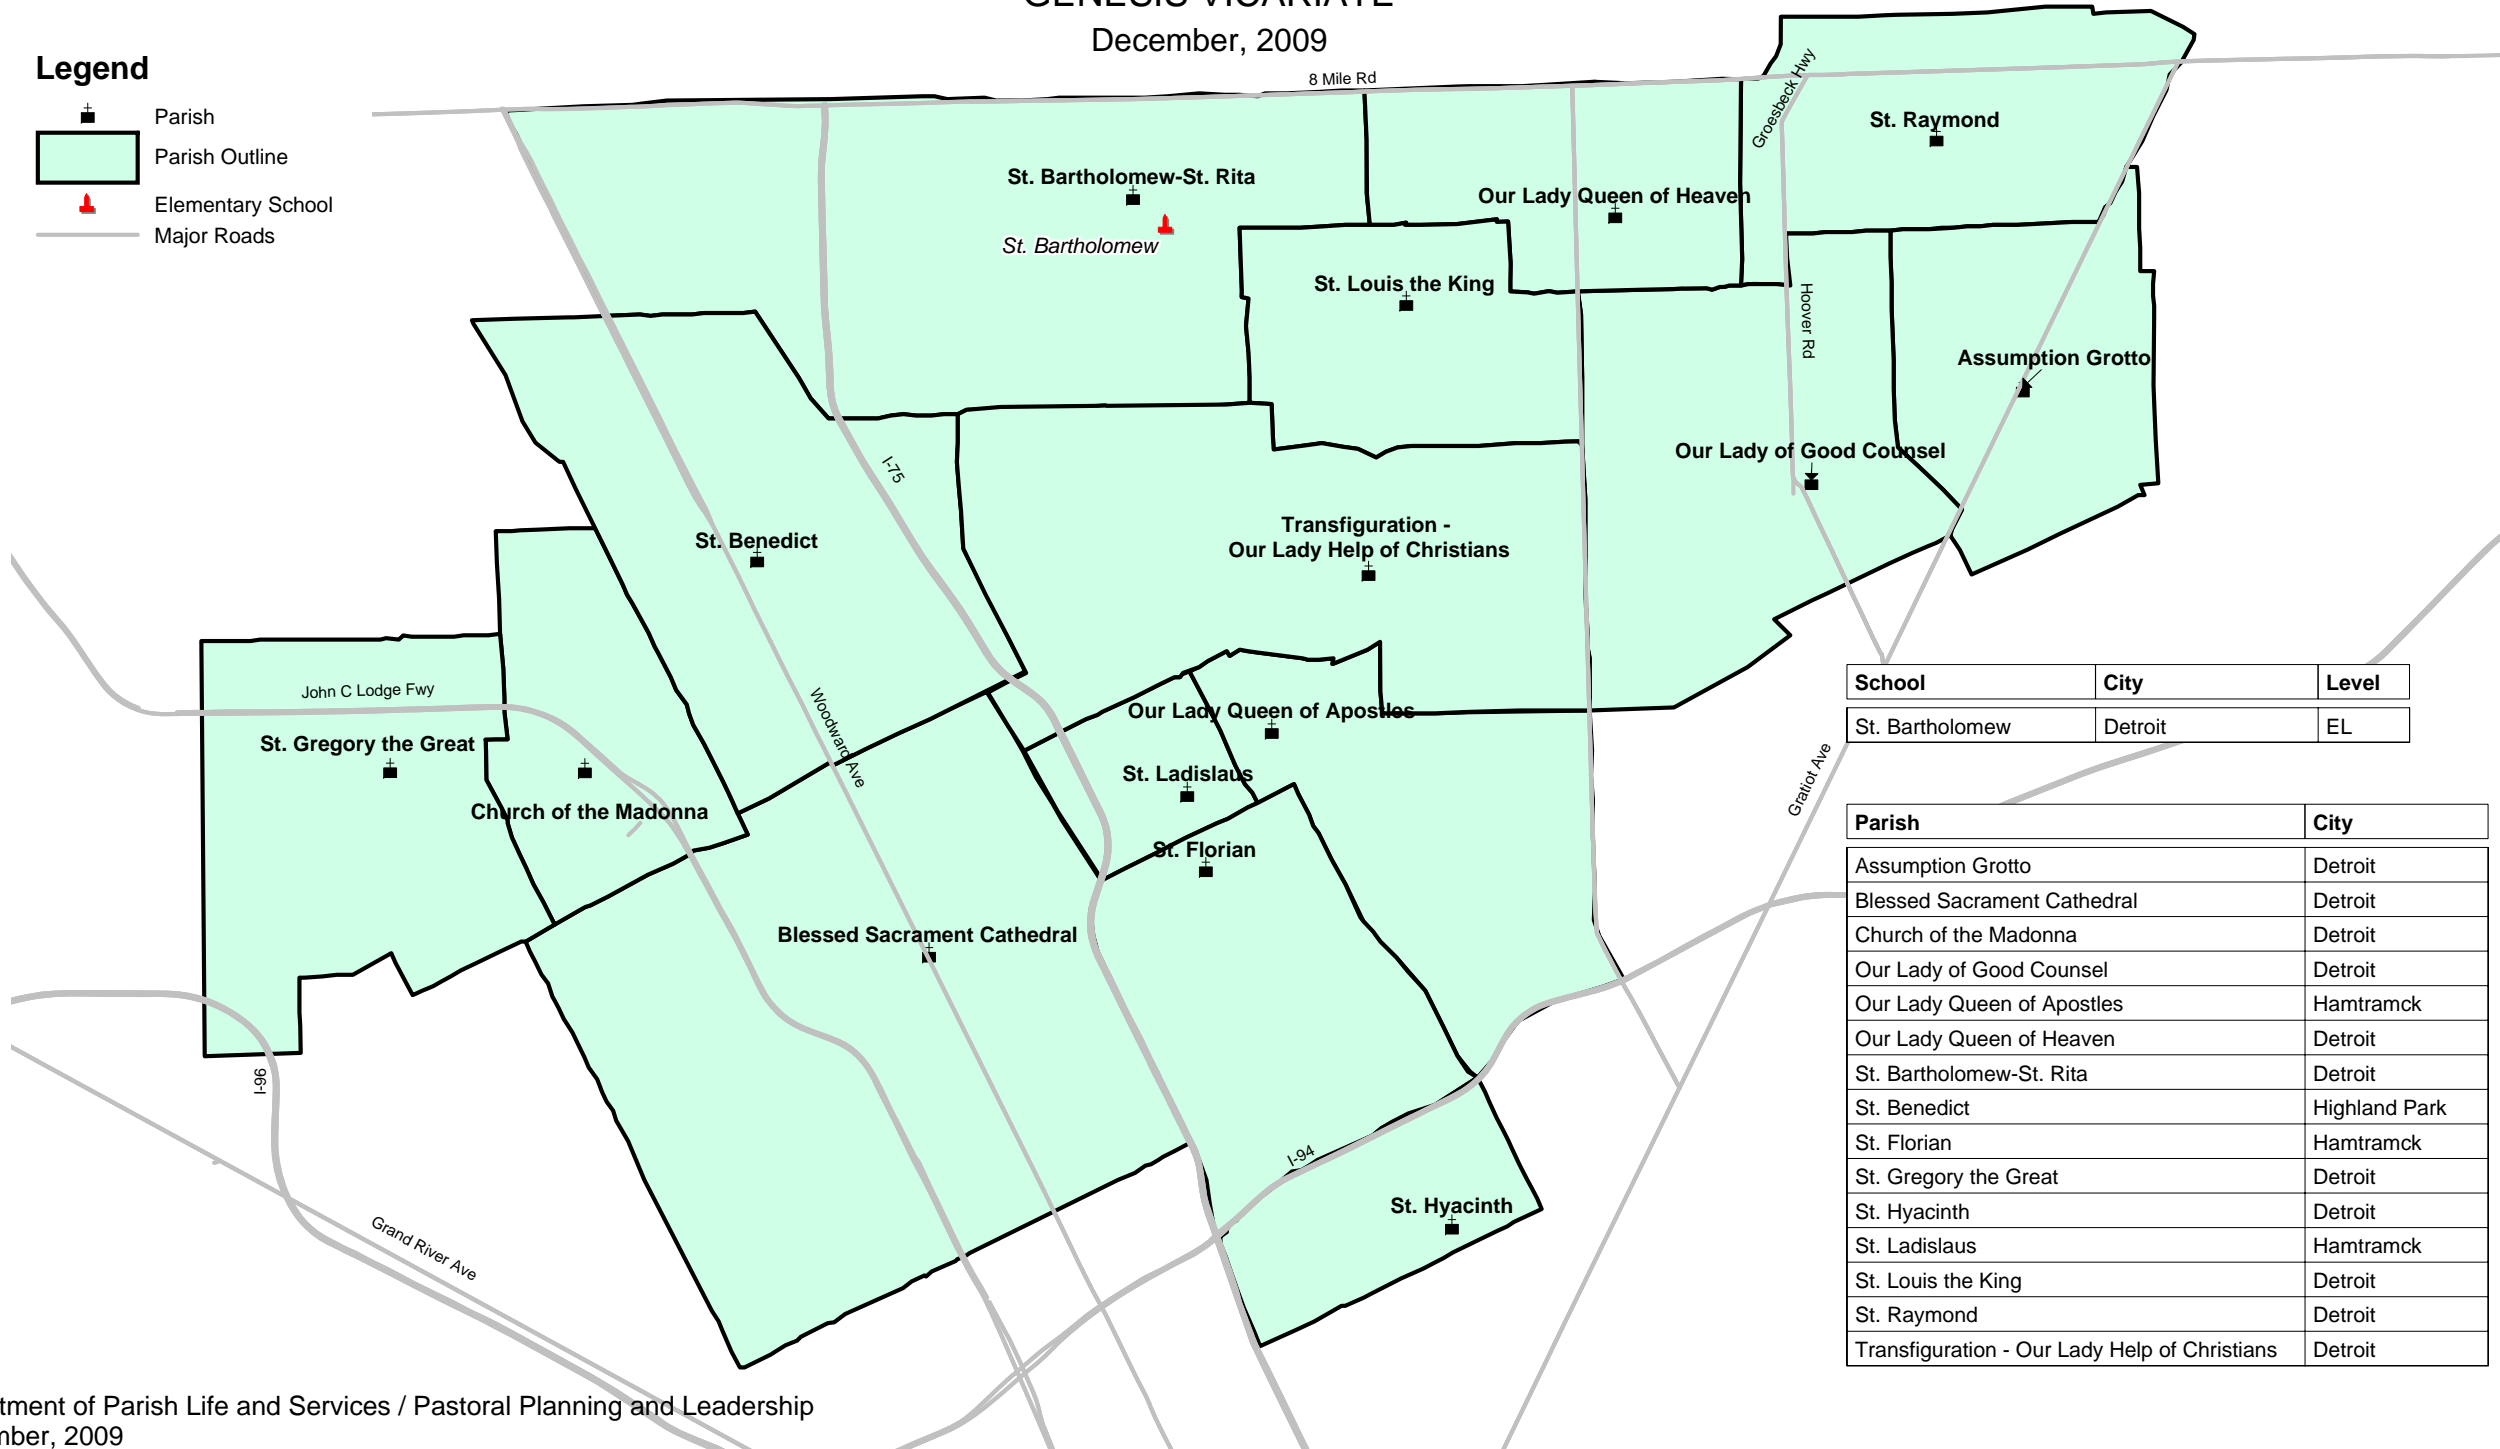

CENTRAL REGION GENESIS VICARIATE

December, 2009

Legend

-  Parish
-  Parish Outline
-  Elementary School
-  Major Roads

School	City	Level
St. Bartholomew	Detroit	EL

Parish	City
Assumption Grotto	Detroit
Blessed Sacrament Cathedral	Detroit
Church of the Madonna	Detroit
Our Lady of Good Counsel	Detroit
Our Lady Queen of Apostles	Hamtramck
Our Lady Queen of Heaven	Detroit
St. Bartholomew-St. Rita	Detroit
St. Benedict	Highland Park
St. Florian	Hamtramck
St. Gregory the Great	Detroit
St. Hyacinth	Detroit
St. Ladislaus	Hamtramck
St. Louis the King	Detroit
St. Raymond	Detroit
Transfiguration - Our Lady Help of Christians	Detroit