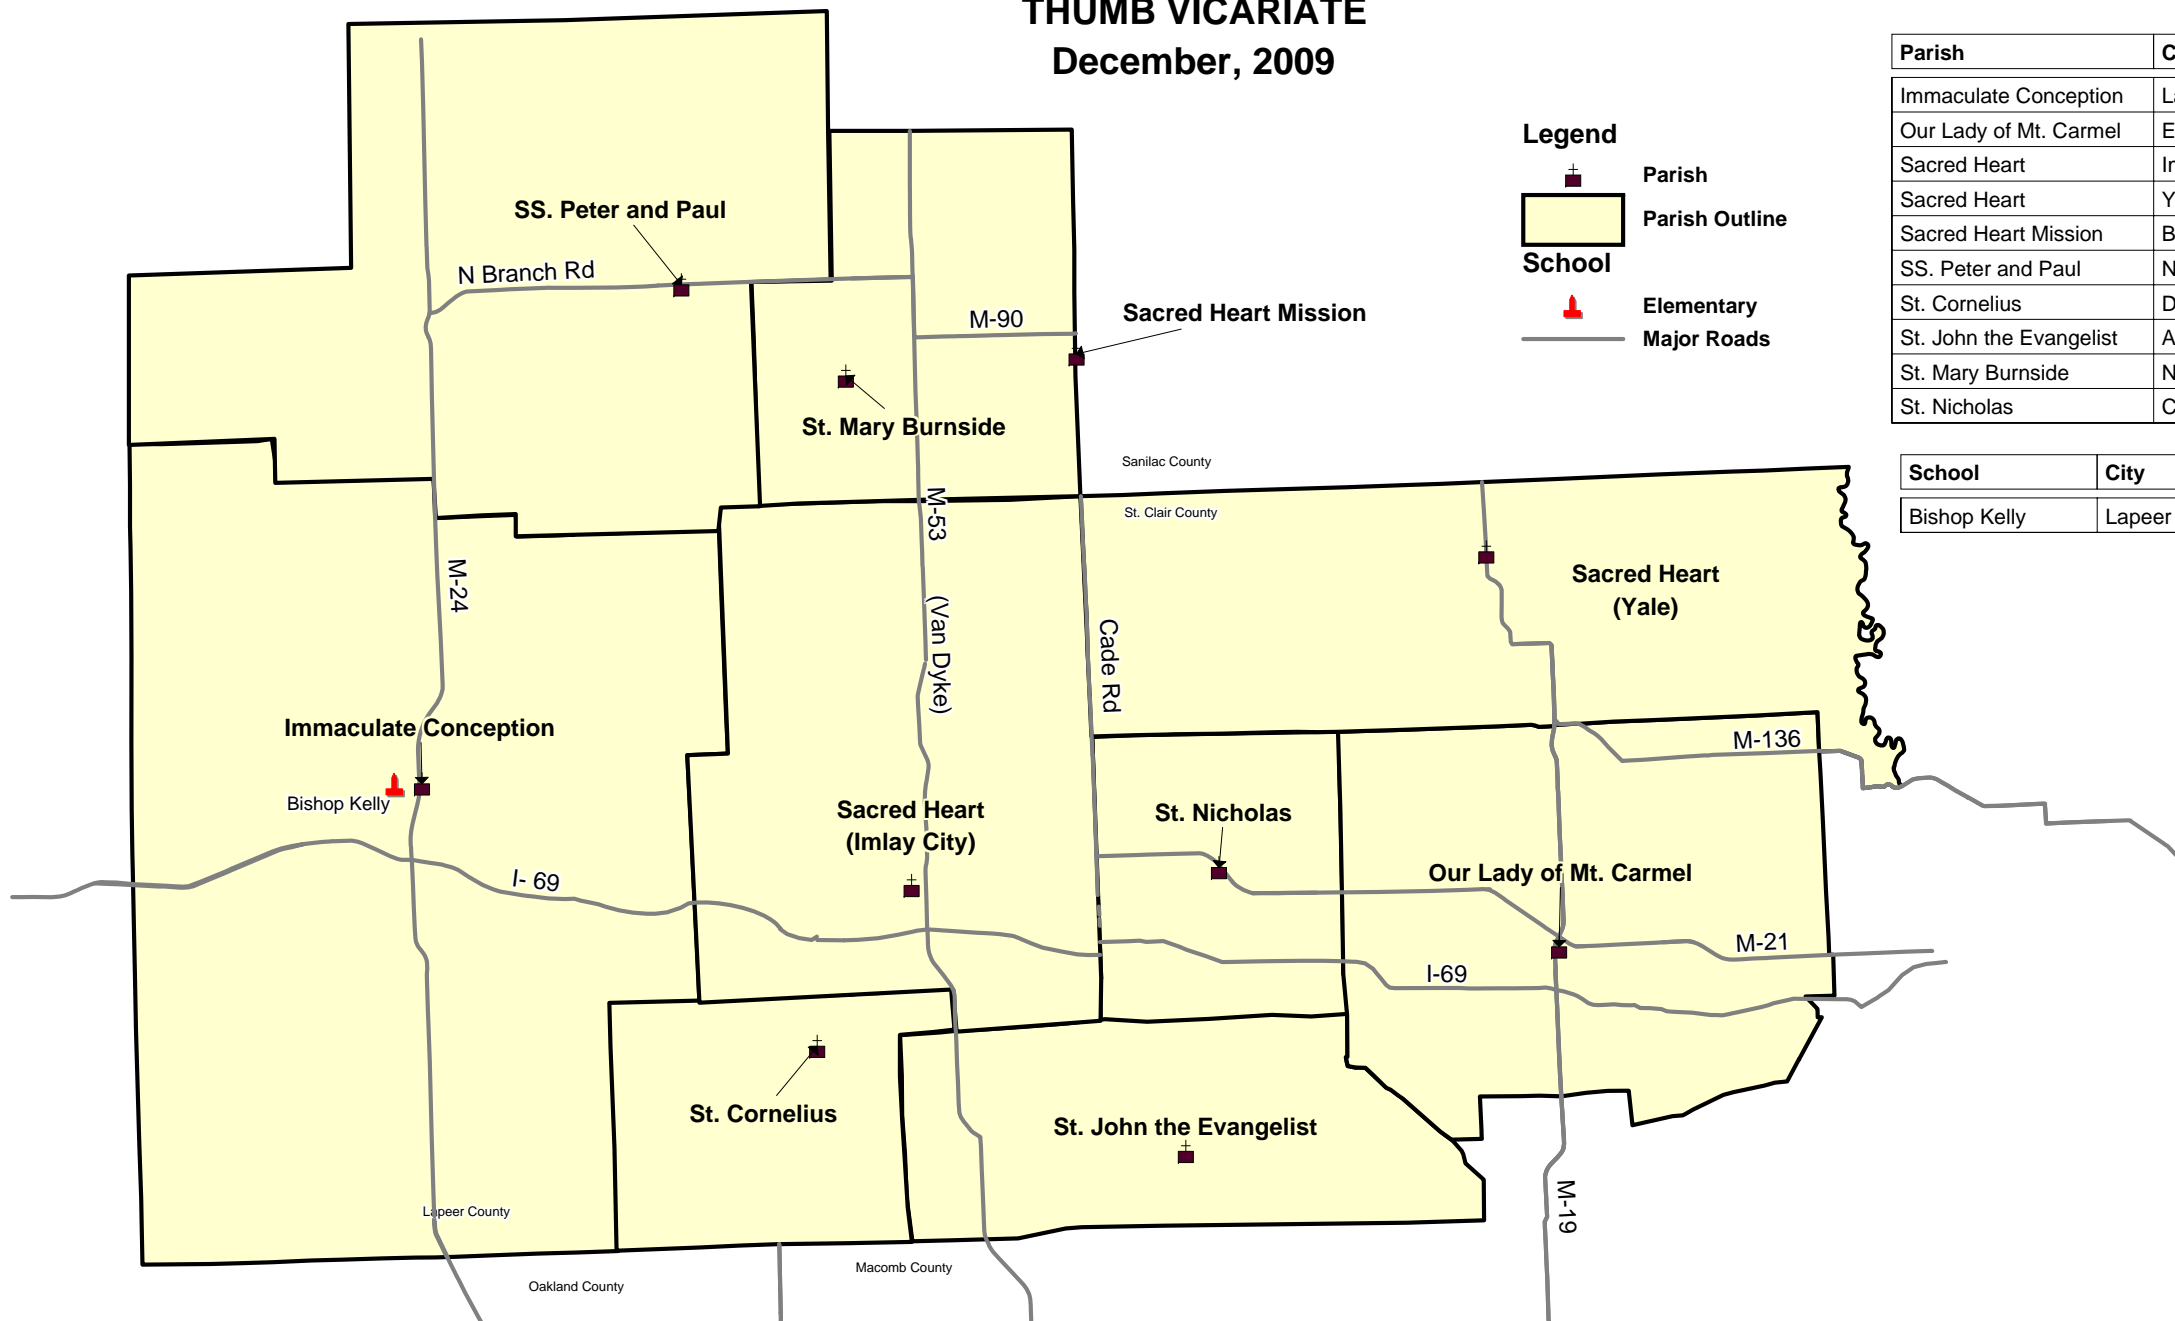

# NORTHWEST REGION

## THUMB VICARIATE

December, 2009

**Legend**

- Parish
- Parish Outline
- School
- Major Roads

Parish	City
Immaculate Conception	Lapeer
Our Lady of Mt. Carmel	Emmett
Sacred Heart	Imlay City
Sacred Heart	Yale
Sacred Heart Mission	Brown City
SS. Peter and Paul	North Branch
St. Cornelius	Dryden
St. John the Evangelist	Allenton
St. Mary Burnside	North Branch
St. Nicholas	Capac

School	City	Level
Bishop Kelly	Lapeer	EL