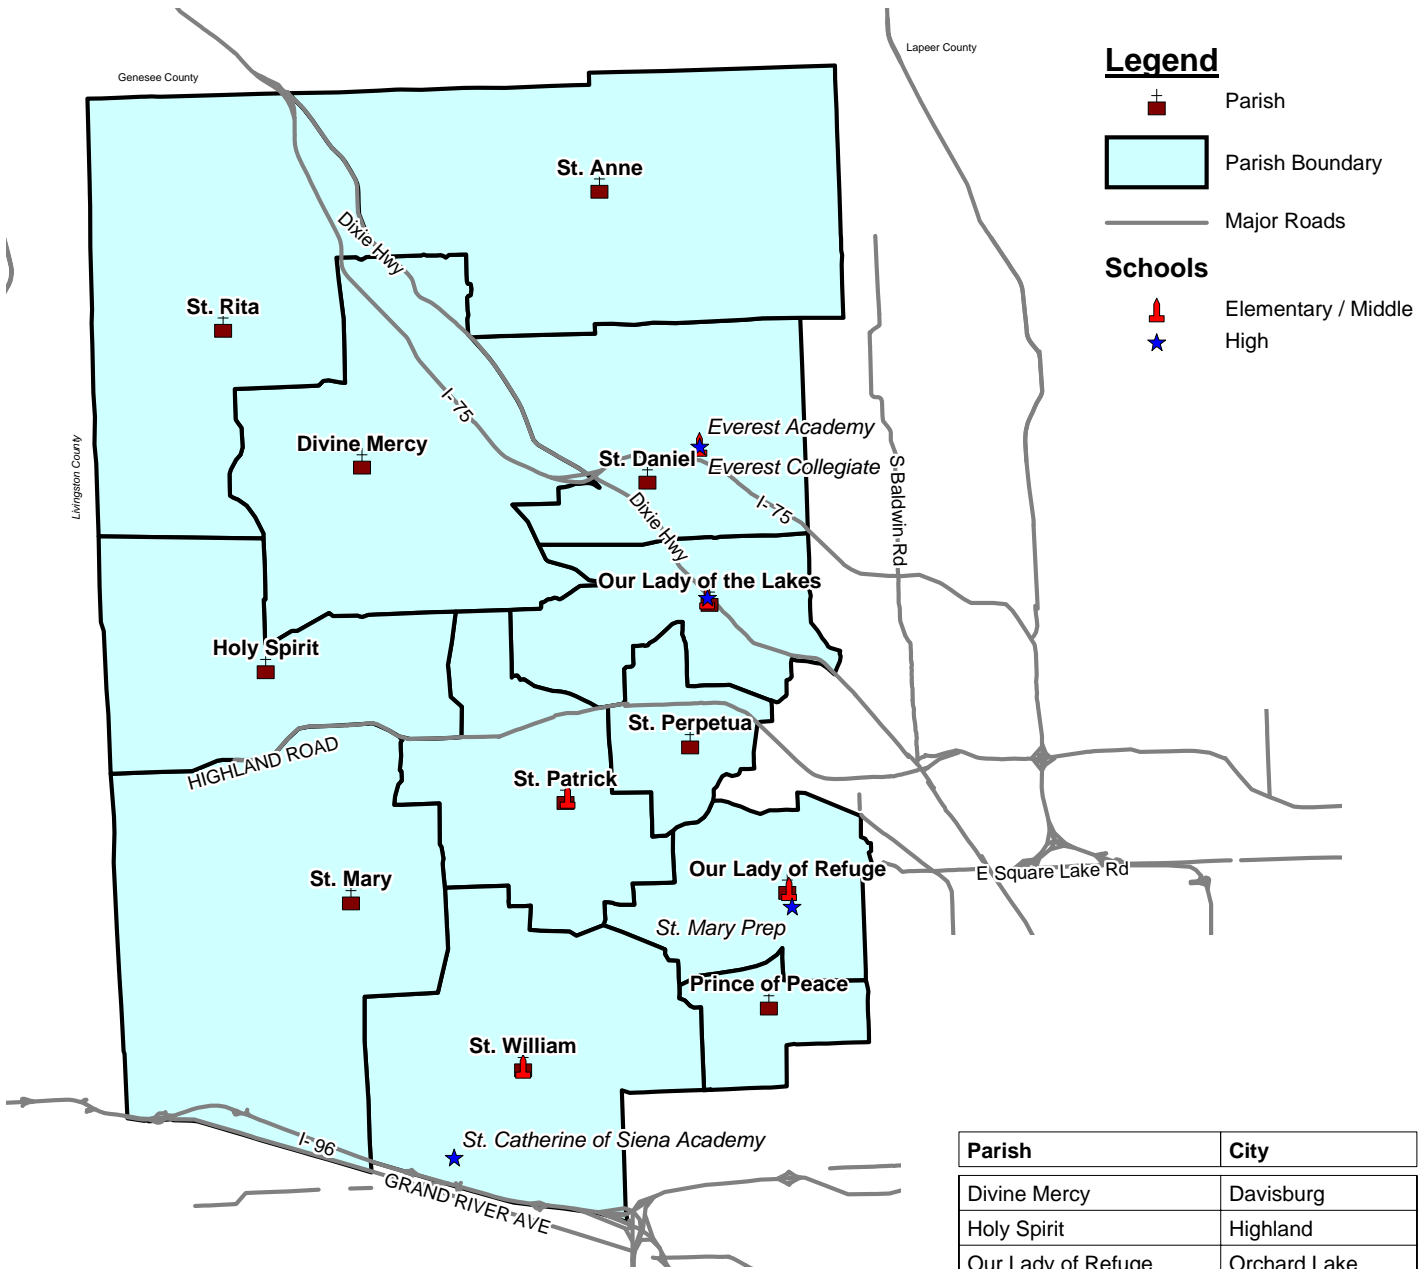

LAKES VICARIATE NORTHWEST REGION

Legend

- Parish
- Parish Boundary
- Major Roads

Schools

- Elementary / Middle
- High

School_Name	City
Everest Academy	Clarkston
Everest Collegiate	Clarkston
Our Lady of Refuge	Orchard Lake
Our Lady of the Lakes EL	Waterford
Our Lady of the Lakes HS	Waterford
St. Catherine of Siena Academy	Wixom
St. Mary Prep	Orchard Lake
St. Patrick, White Lake	White Lake
St. William	Walled Lake

Parish	City
Divine Mercy	Davisburg
Holy Spirit	Highland
Our Lady of Refuge	Orchard Lake
Our Lady of the Lakes	Waterford
Prince of Peace	West Bloomfield
St. Anne	Ortonville
St. Daniel	Clarkston
St. Mary	Milford
St. Patrick	White Lake
St. Perpetua	Waterford
St. Rita	Holly
St. William	Walled Lake