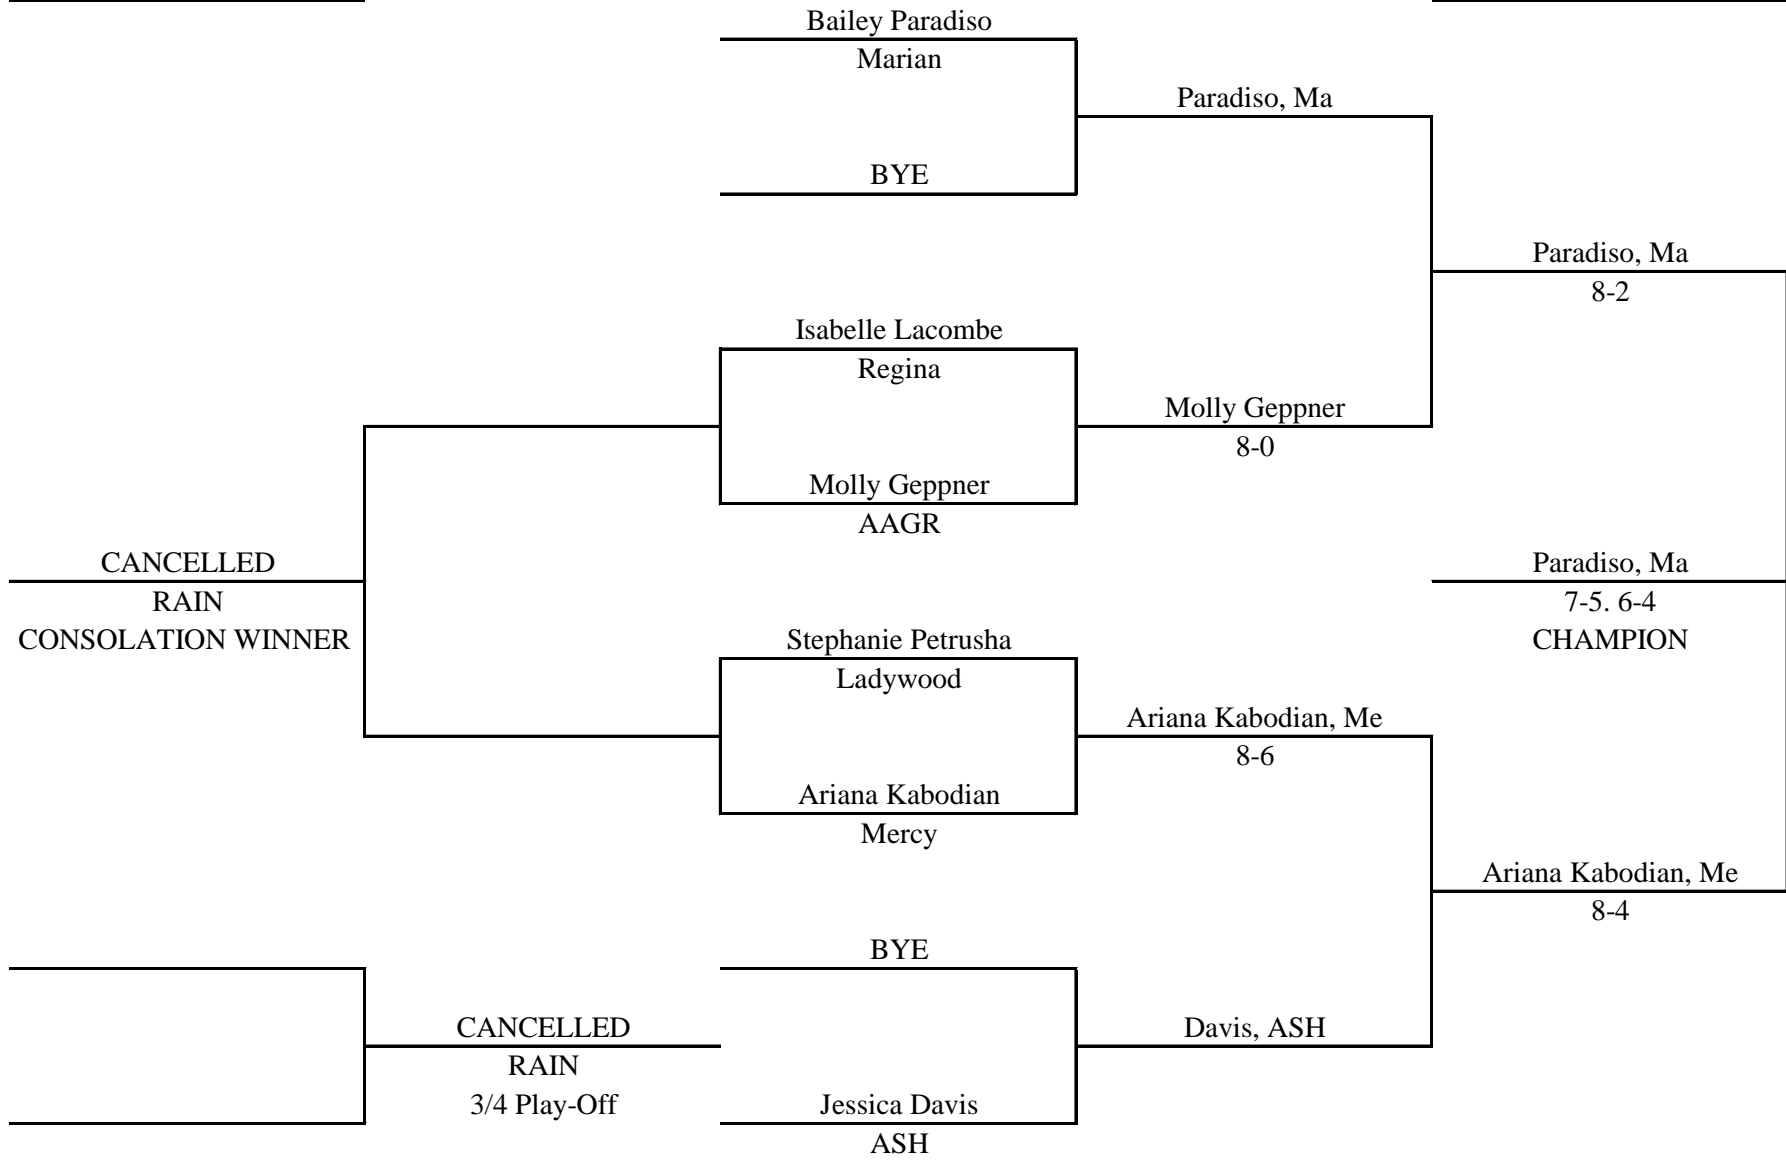

Catholic League Tournament

Date: Saturday, May 14, 2011

Flight: 1 Singles

Seeds:

1 Paradiso, Ma

2 Davis, ASH