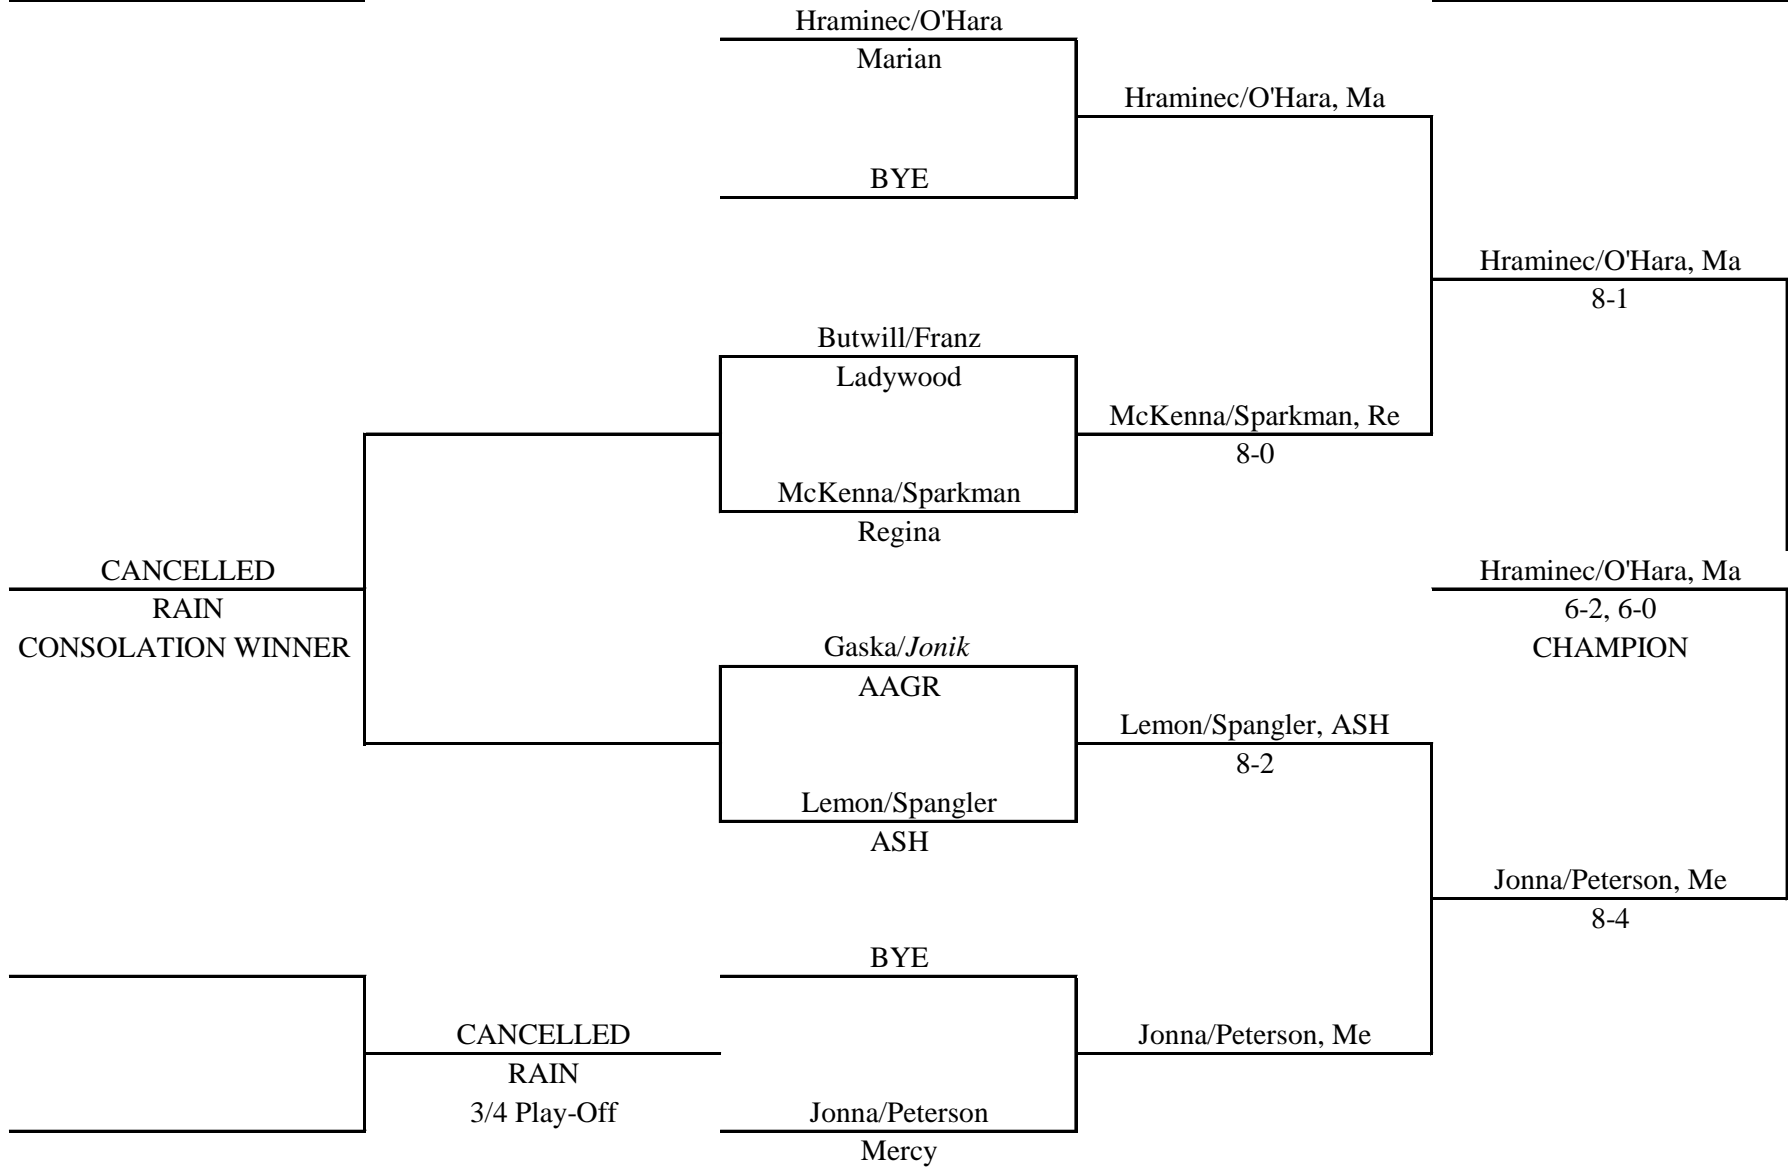

Catholic League Tournament

Date: Saturday, May 14, 2011

Flight: 4 Doubles

Seeds:

1 Hraminec/O'Hara, Marian

2 Jonna/Peterson, Mercy

Catholic League Division 1 Tournament Results and Standings

	1S	2S	3S	4S	1D	2D	3D	4D	Totals	Finish
ASH	0	1	2	2	1	3	1	1	11	2
AAGR	1	0	1	0	2	0	1	0	5	4
LL	0	0	1	0	0	1	0	0	2	5
Ma	3	3	3	3	3	0	3	3	21	1
Me	2	2	0	1	0	2	2	2	11	2
Re	0	0	0	0	0	0	0	1	1	6