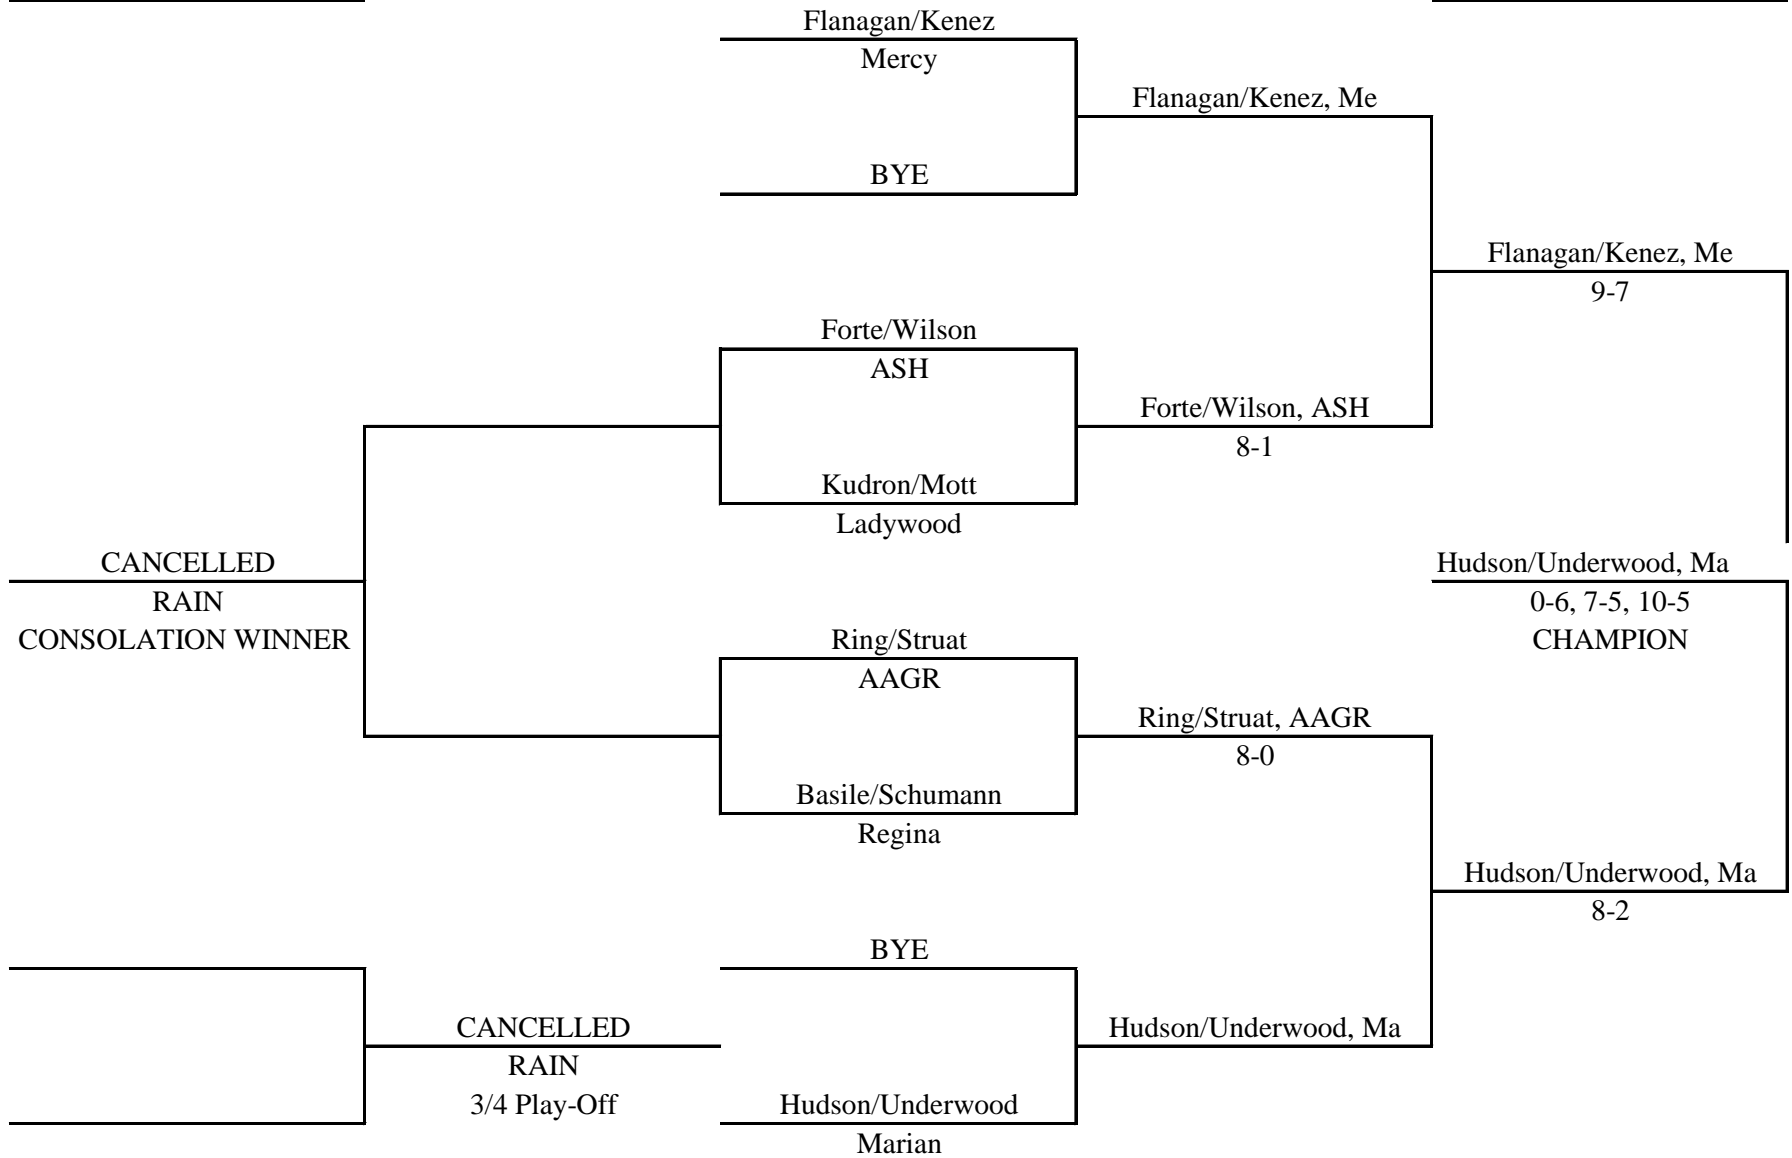

Date: Saturday, May 14, 2011

Flight: 3 Doubles

Seeds:

1 Flanagan/Kenez, Mercy

2 Hudson/Underwood, Marian

Catholic League Tournament

Date: Saturday, May 14, 2011

Flight: 4 Doubles