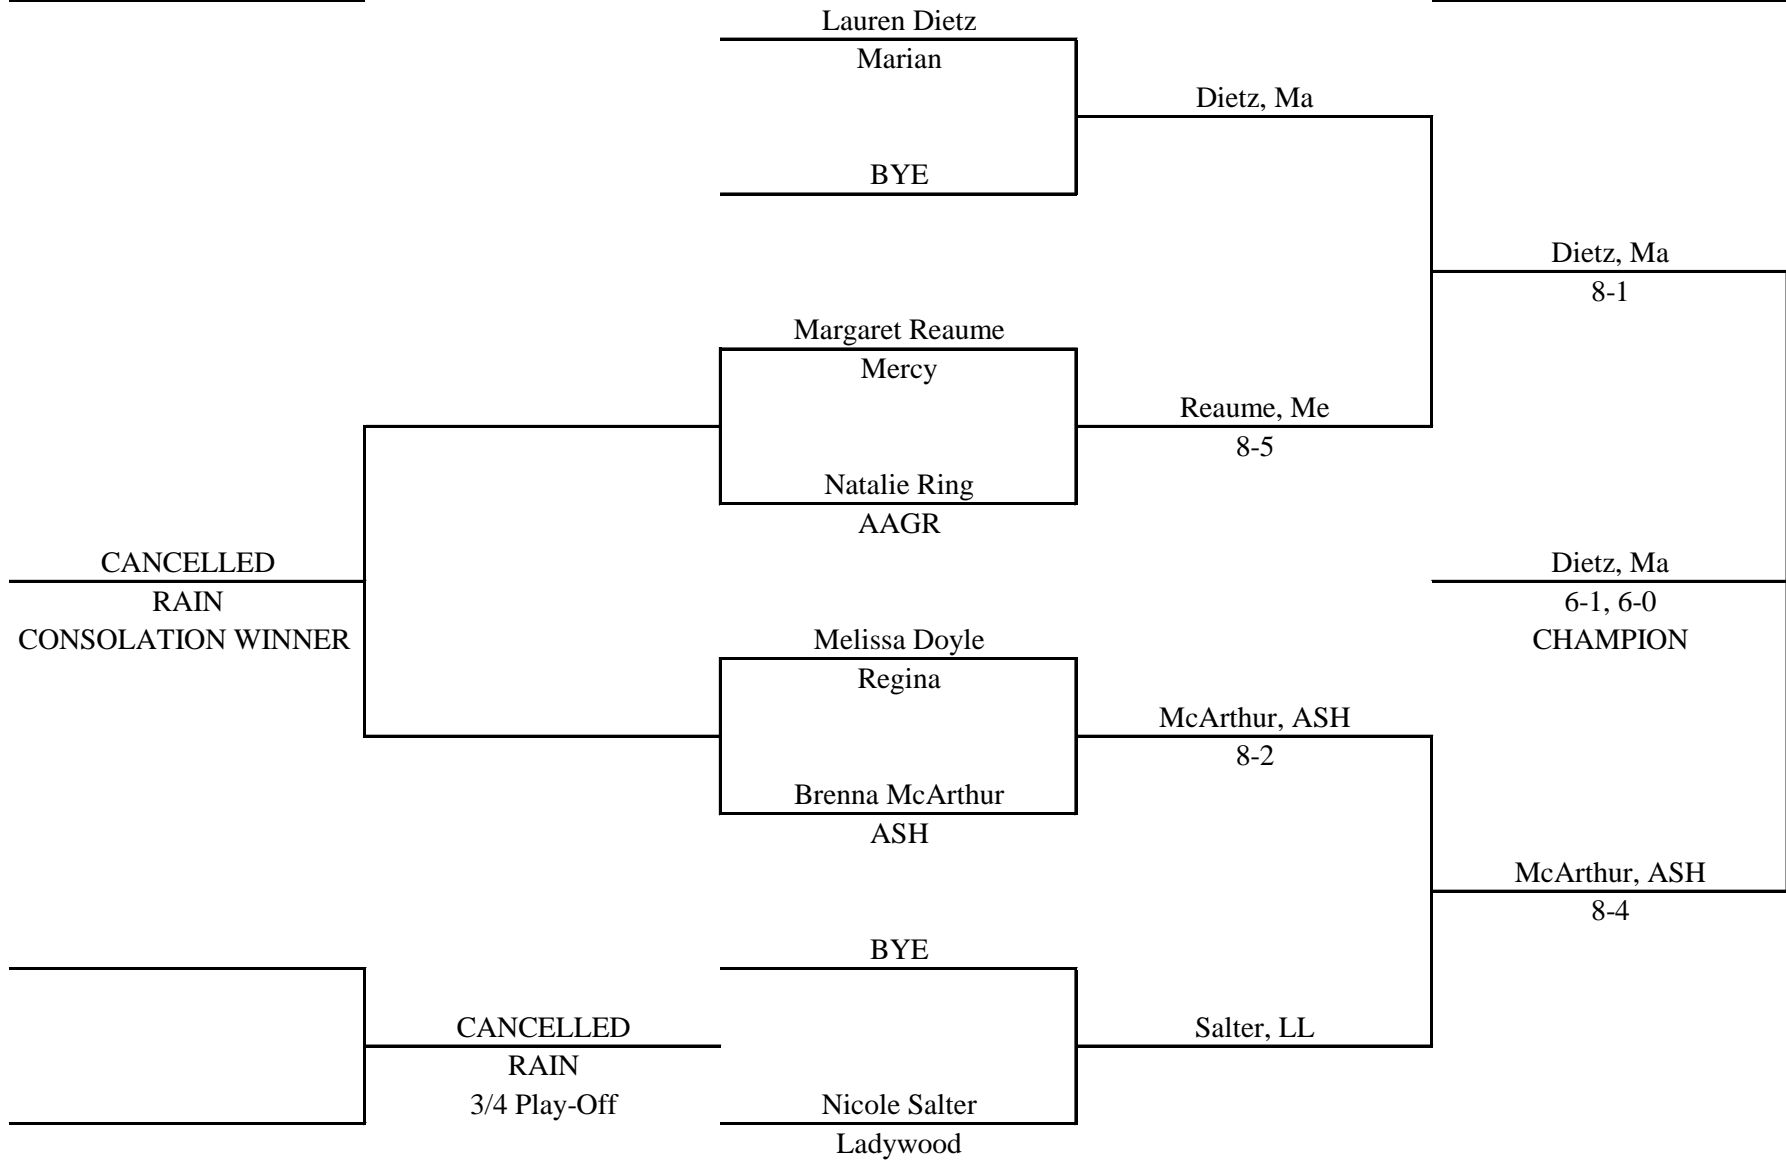

Catholic League Tournament

Date: Saturday, May 14, 2011

Flight: 4 Singles

Seeds:

1 Lauren Dietz, Marian

2 Nicole Salter, Ladywood