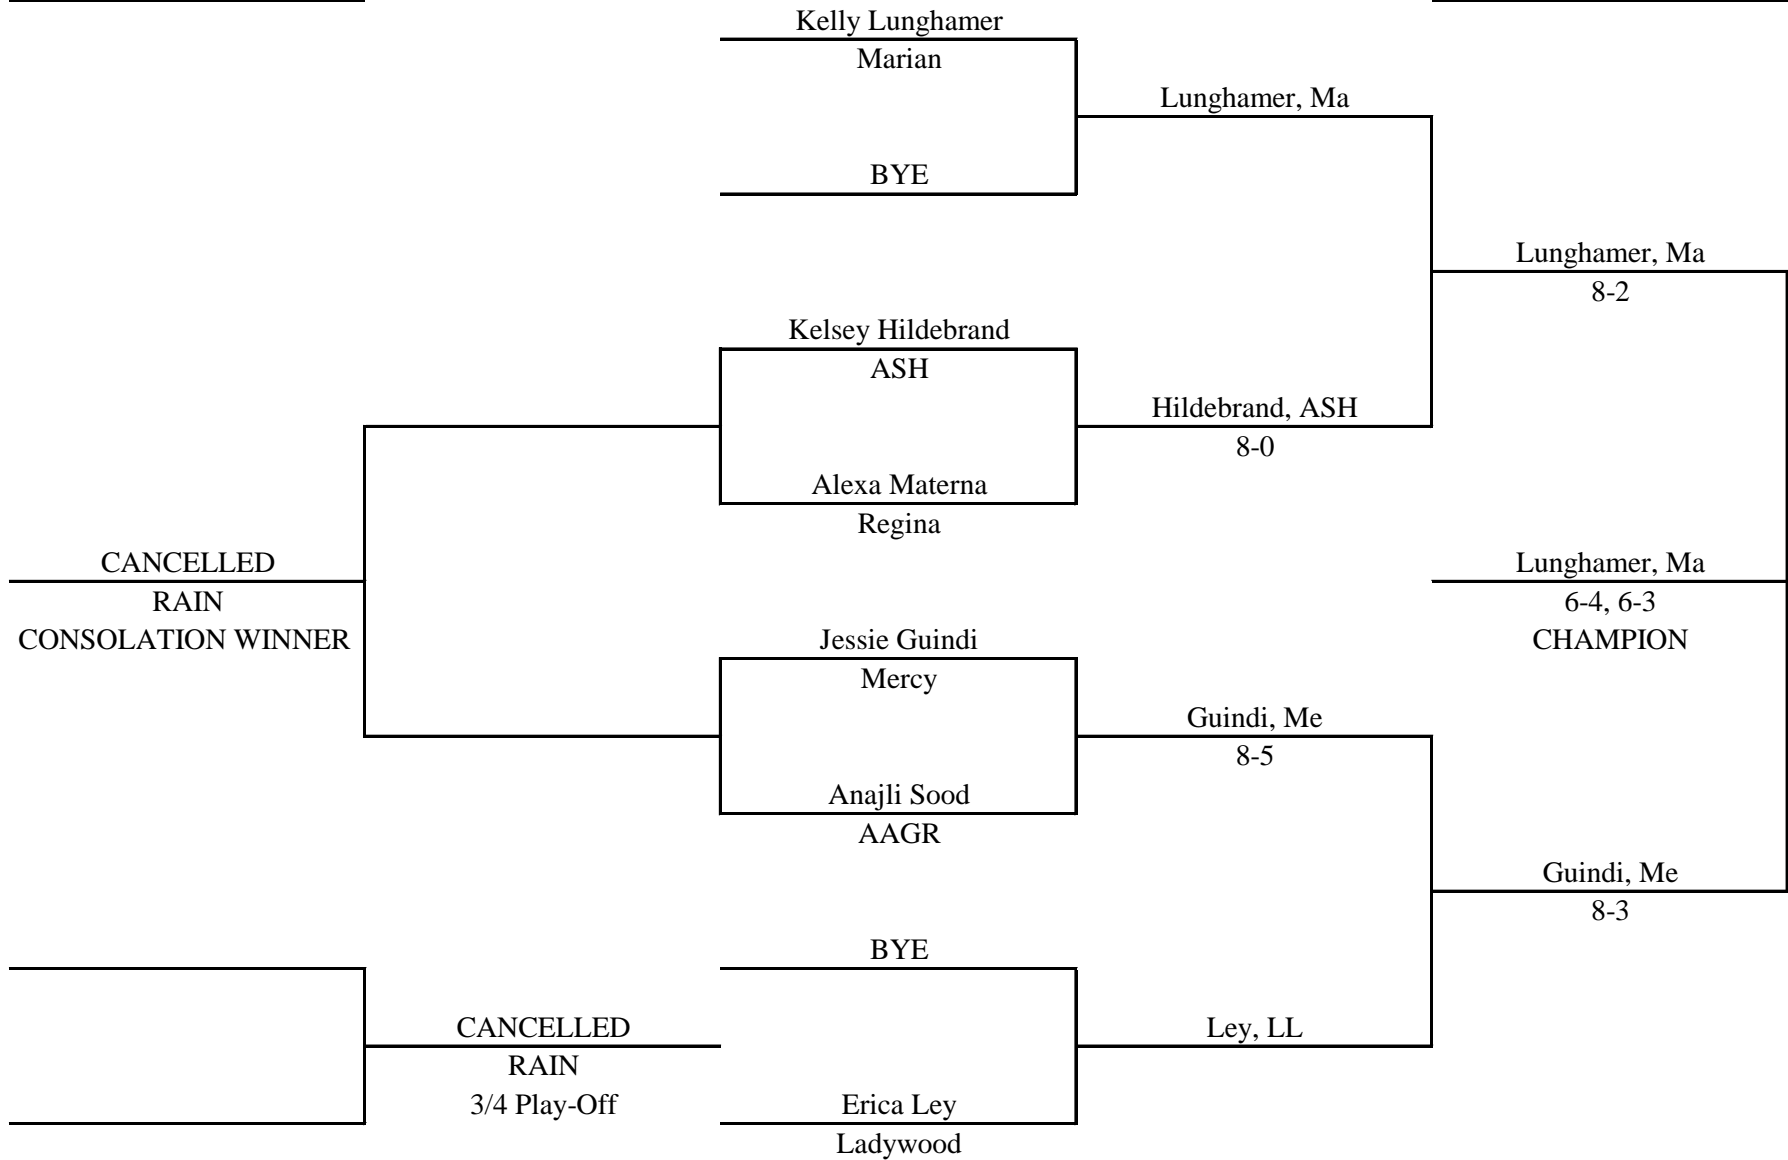

Date: Saturday, May 14, 2011

Flight: 2 Singles

Seeds:

1 Kelly Lunghamer, Marian

2 Erica Ley, Ladywood

Catholic League Tournament

Date: Saturday, May 14, 2011

Flight: 3 Singles