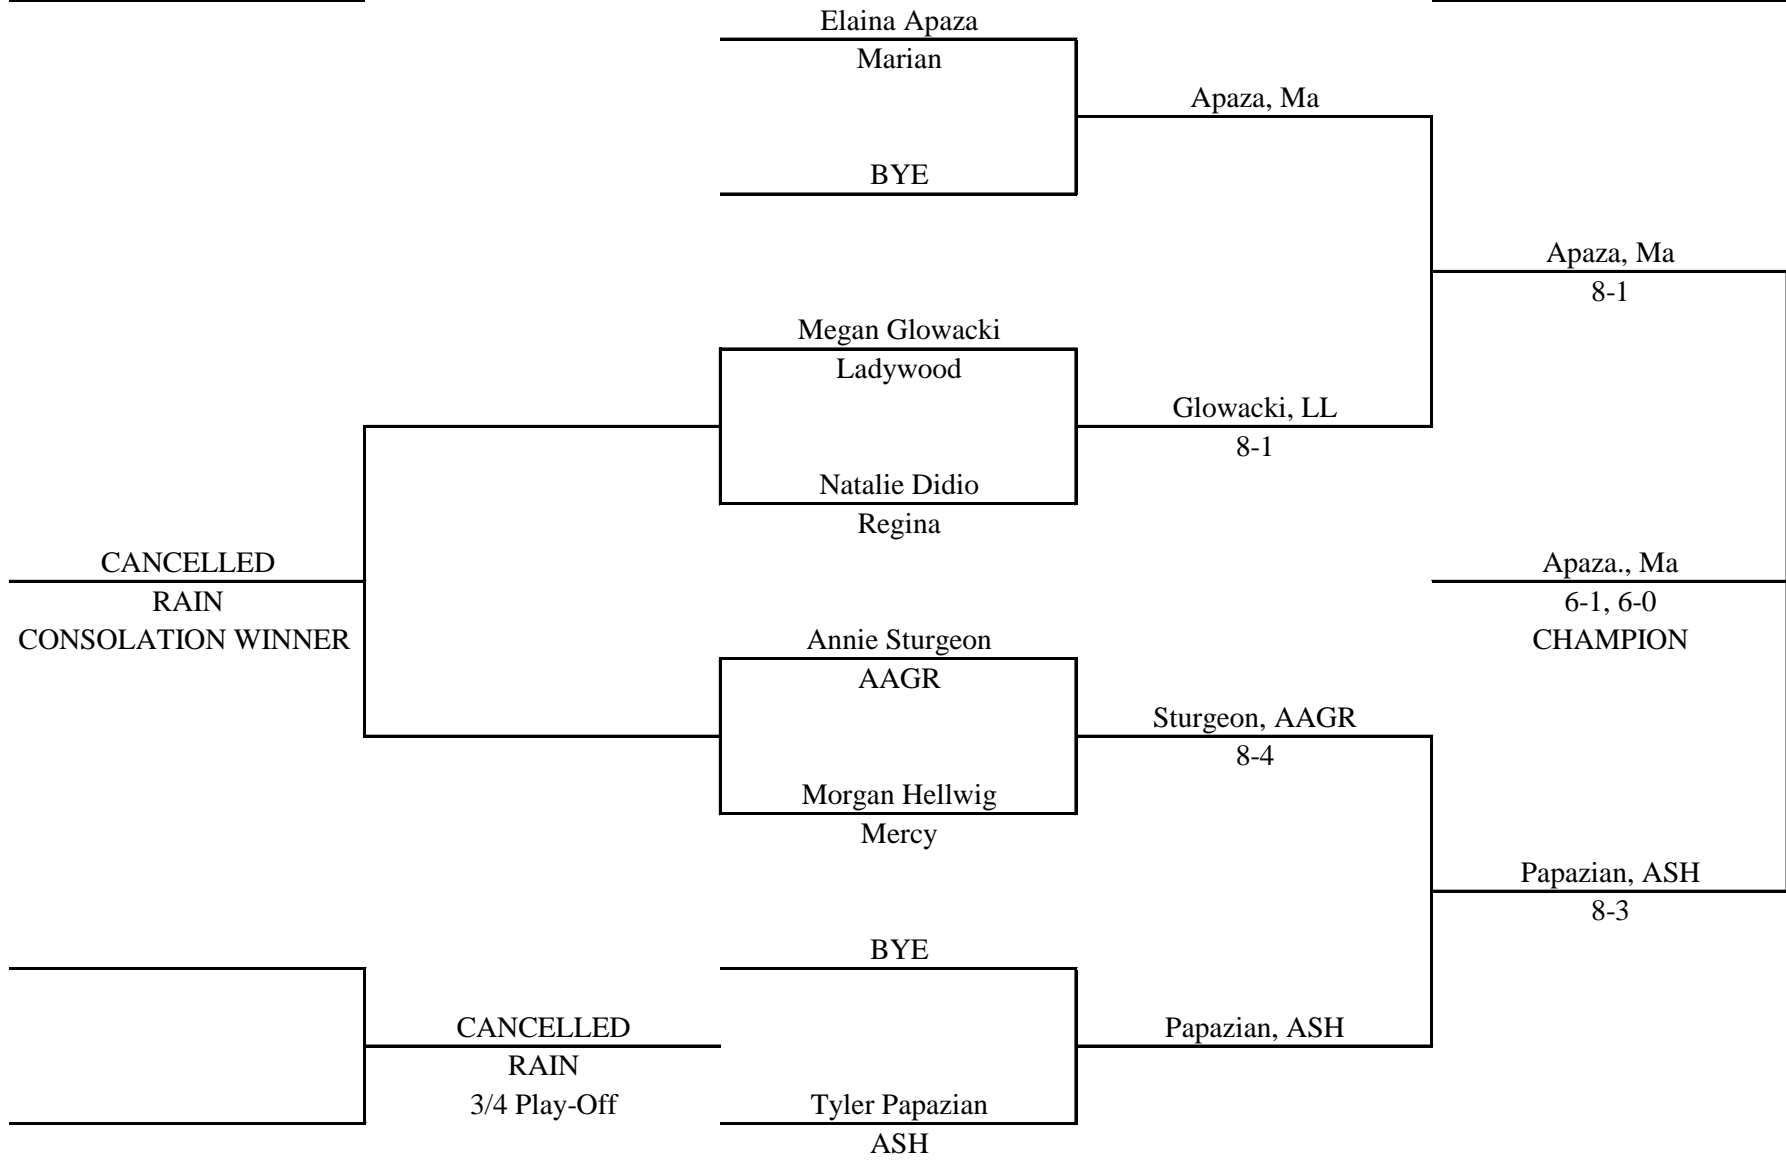

Catholic League Tournament

Date: Saturday, May 14, 2011

Flight: 3 Singles

Seeds:

1 Elaina Apaza, Marian

2 Tyler Papazian, ASH