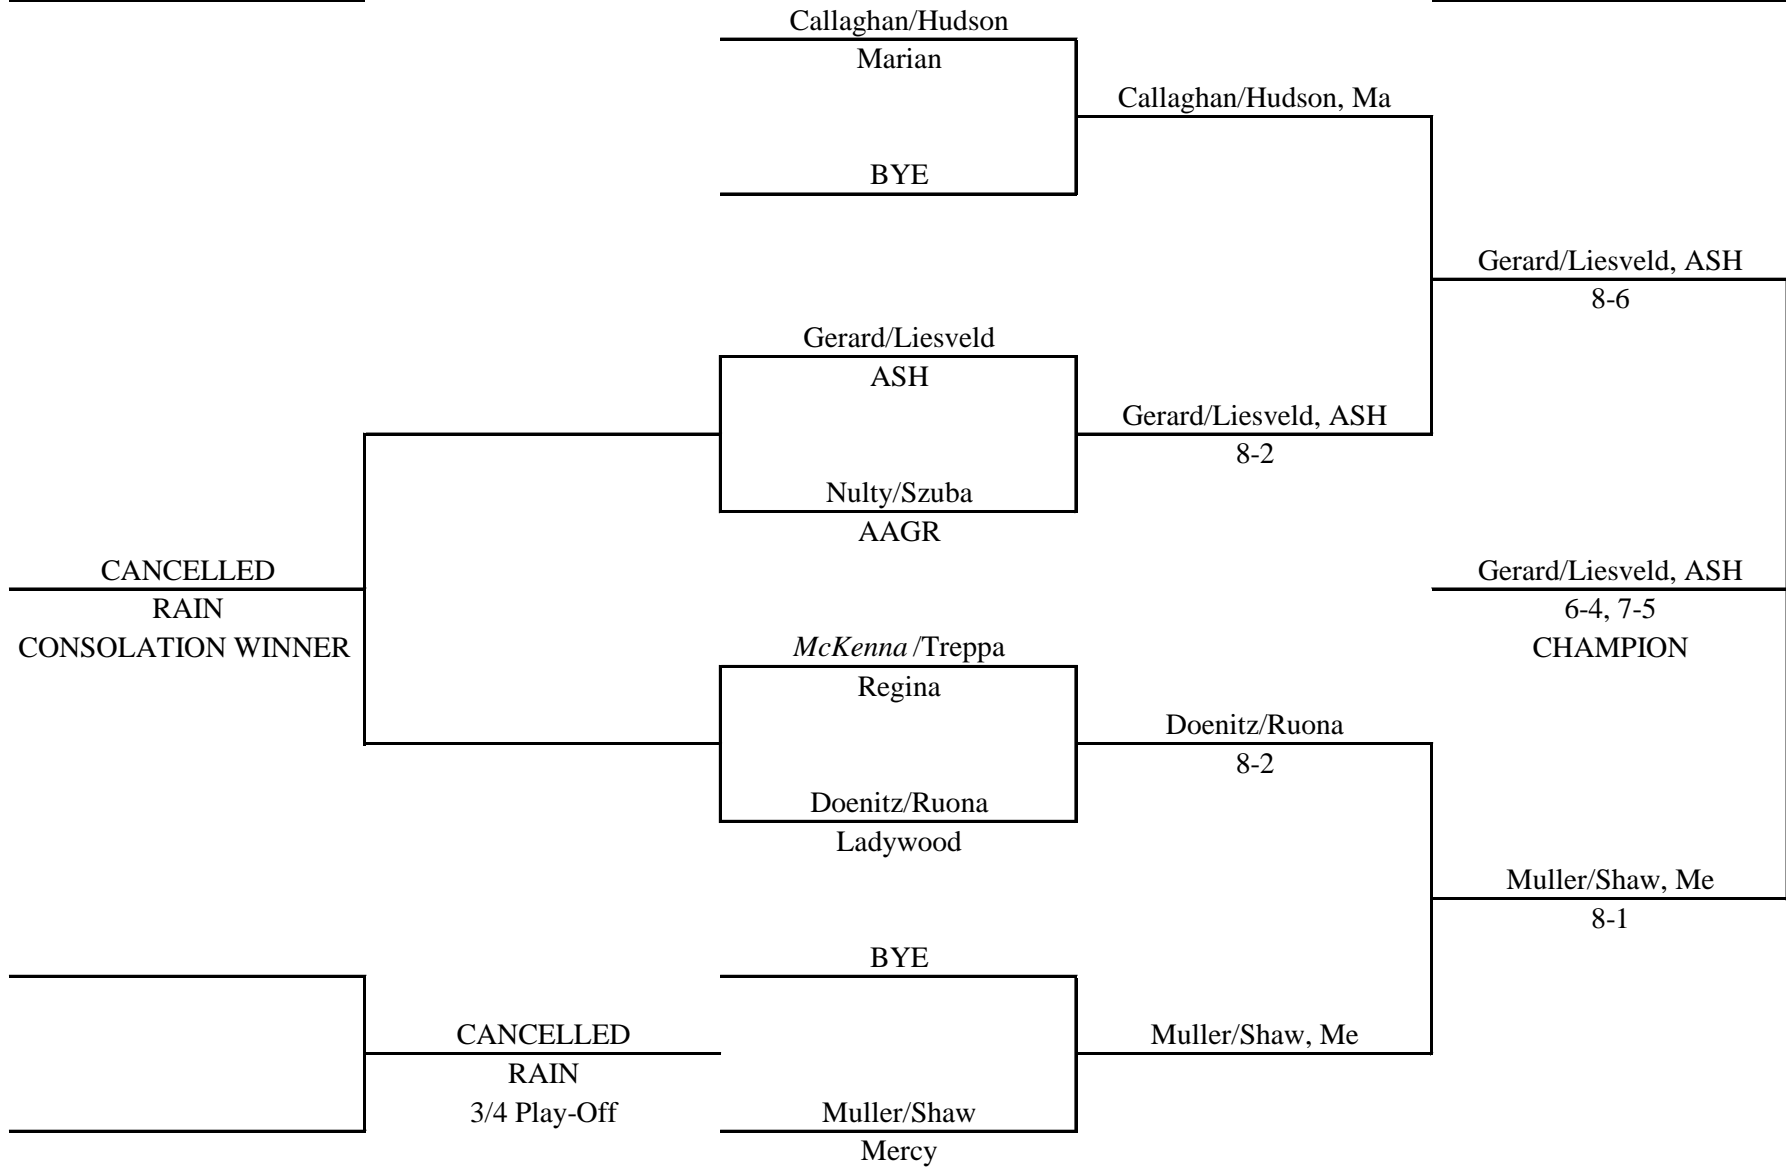

Catholic League Tournament

Date: Saturday, May 14, 2011

Flight: 2 Doubles

Seeds:

1 Callaghan/Hudson, Marian

2 Muller/Shaw, Mercy