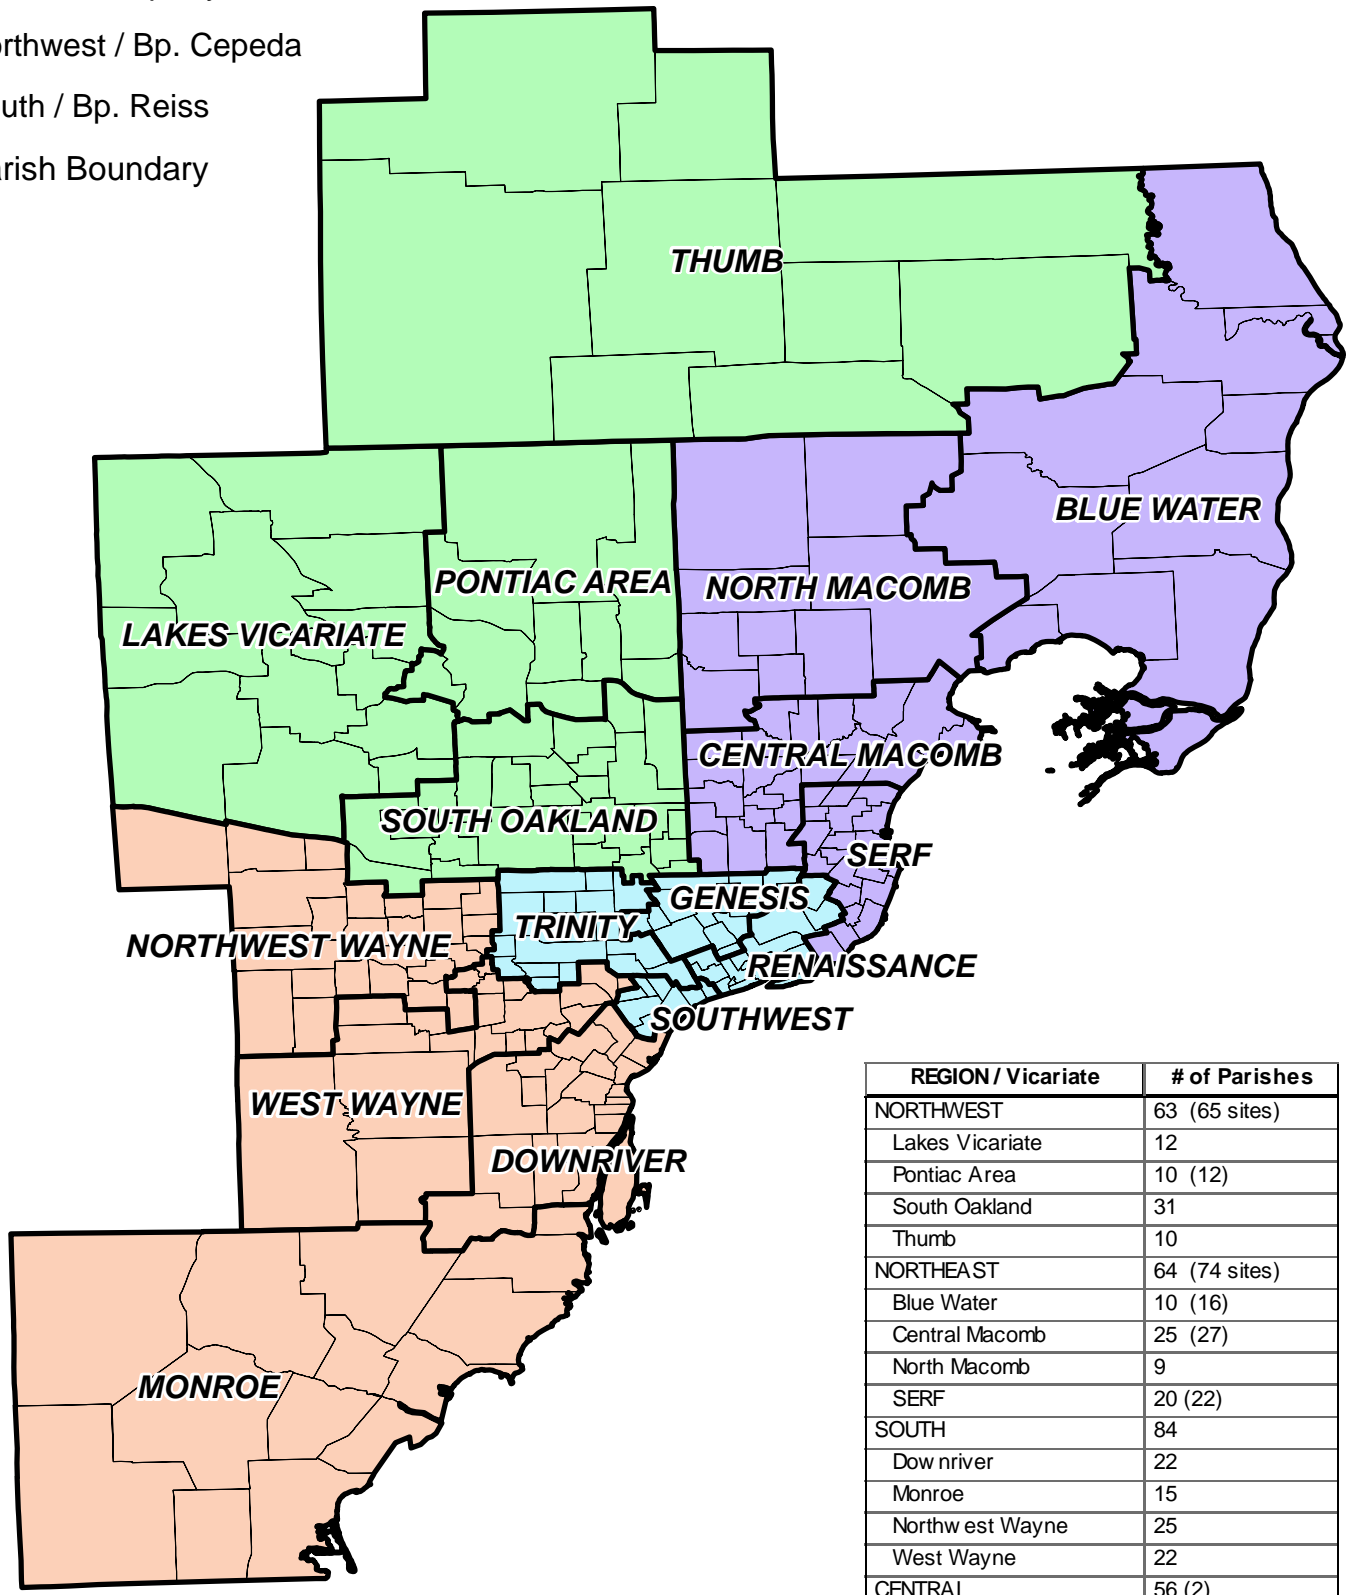

Region / Bishop

- Central / Bp. Hanchon
- Northeast / Bp. Byrnes
- Northwest / Bp. Cepeda
- South / Bp. Reiss
- Parish Boundary

Archdiocese of Detroit

Vicariate Alignment

REGION / Vicariate	# of Parishes
NORTHWEST	63 (65 sites)
Lakes Vicariate	12
Pontiac Area	10 (12)
South Oakland	31
Thumb	10
NORTHEAST	64 (74 sites)
Blue Water	10 (16)
Central Macomb	25 (27)
North Macomb	9
SERF	20 (22)
SOUTH	84
Downriver	22
Monroe	15
Northwest Wayne	25
West Wayne	22
CENTRAL	56 (2)
Genesis	12 (2)
Renaissance	17
Southwest	11
Trinity	16